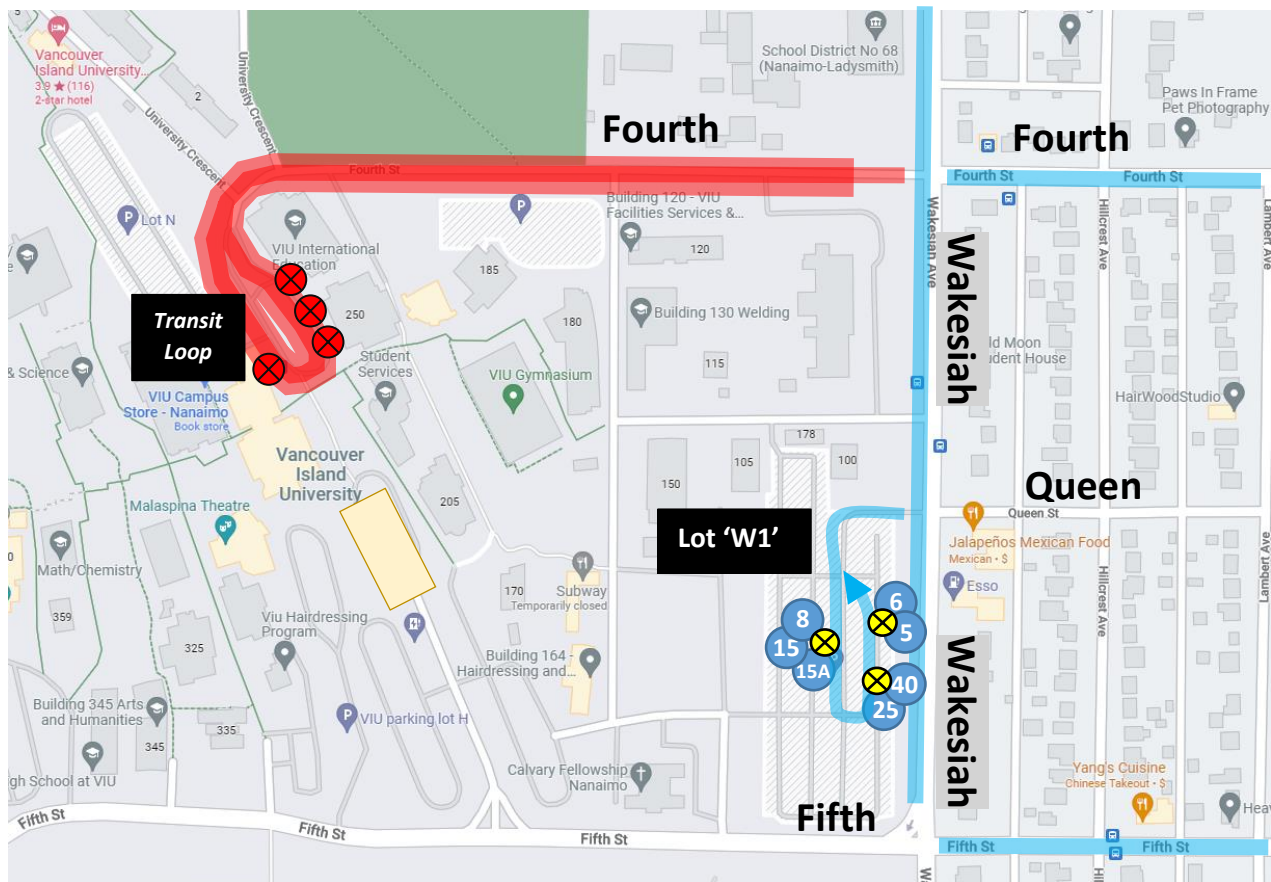

VIU Exchange: Temporary Relocation

Starting Monday, August 15

- Anticipated return to regular routing by Friday, August 19

Affected Routes: 5, 6, 8, 15/15A, 25, 40

- VIU Exchange will be closed to transit starting Monday, August 15 to accommodate infrastructure upgrades to the transit loop
- To accommodate the closure and maintain scheduling, a temporary exchange will be replicated at the lower Parking Lot (W1) off Wakesiah at Queen
- The temporary location will remain active until VIU Exchange is reopened

Closed to Transit: **Closed Stops:** **Accessible Stops:**

For more information, please contact:

Transit Services

Regional District of Nanaimo

250-390-4531 or 250-954-1001

transit@rdn.bc.ca

Get Involved RDN!