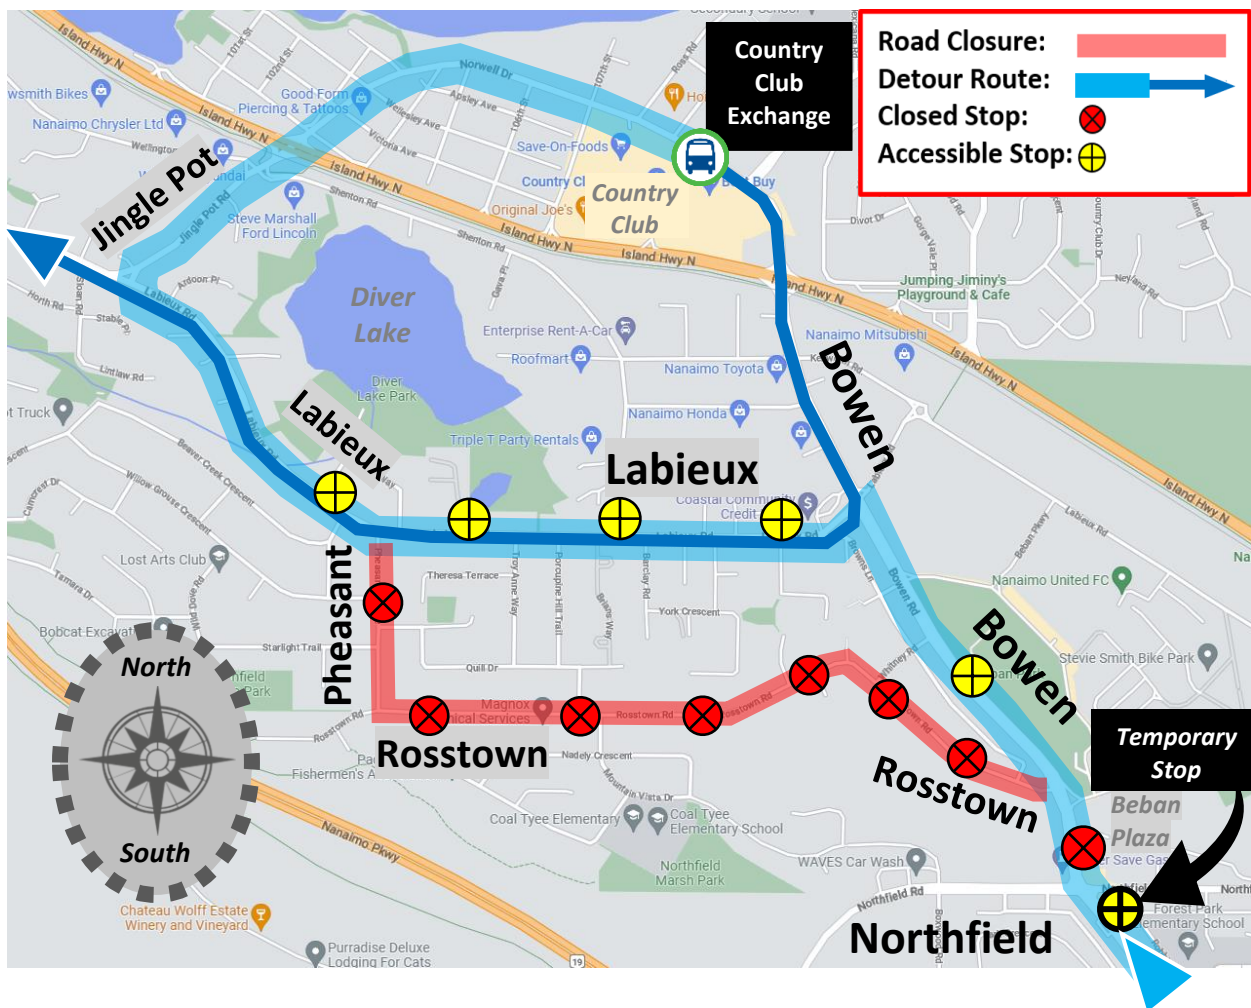

# Detour & Stop Closures

**Starts: Sunday March 26 (7:00 pm)**

**Ends: Monday March 27 (7:00 pm)**

## Affected Route: 30 to Woodgrove (Northbound)

- Municipal Crews will be closing the access to Rosstown Road at Bowen on Sunday evening.
- During the closure, Transit will bypass Rosstown and Pheasant and will utilize Bowen, Labieux and Jingle Pot to maintain routing to Country Club Exchange.
- During this Detour, ALL the Bus Stops located on the **Northern side of Labieux** will be used for northbound Travel (Downtown to Woodgrove).