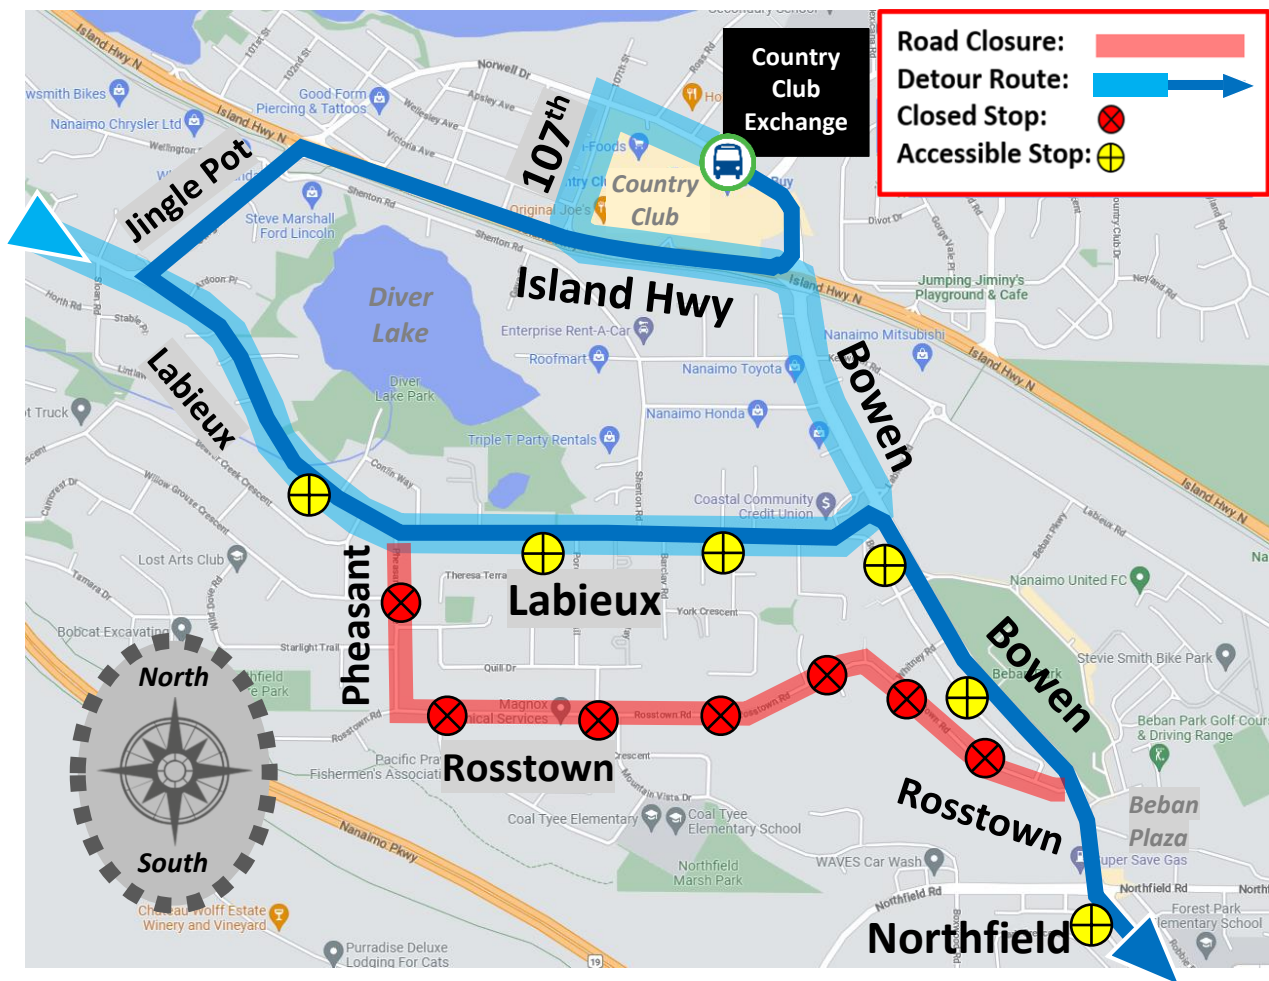

Detour & Stop Closures

Starts: Sunday March 26 (7:00 pm)

Ends: Monday March 27 (7:00 pm)

Affected Route: 30 to Downtown (Southbound)

- The City will again be closing access to Bowen from Rosstown starting Sunday evening.
- During the closure, after leaving Country Club Exchange, Transit will use the Island Hwy, Jingle Pot, Labieux, and Bowen to maintain routing to Downtown.
- During this Detour, the Bus Stops located on the **Southern side of Labieux** will be used for southbound travel (Woodgrove to Downtown).