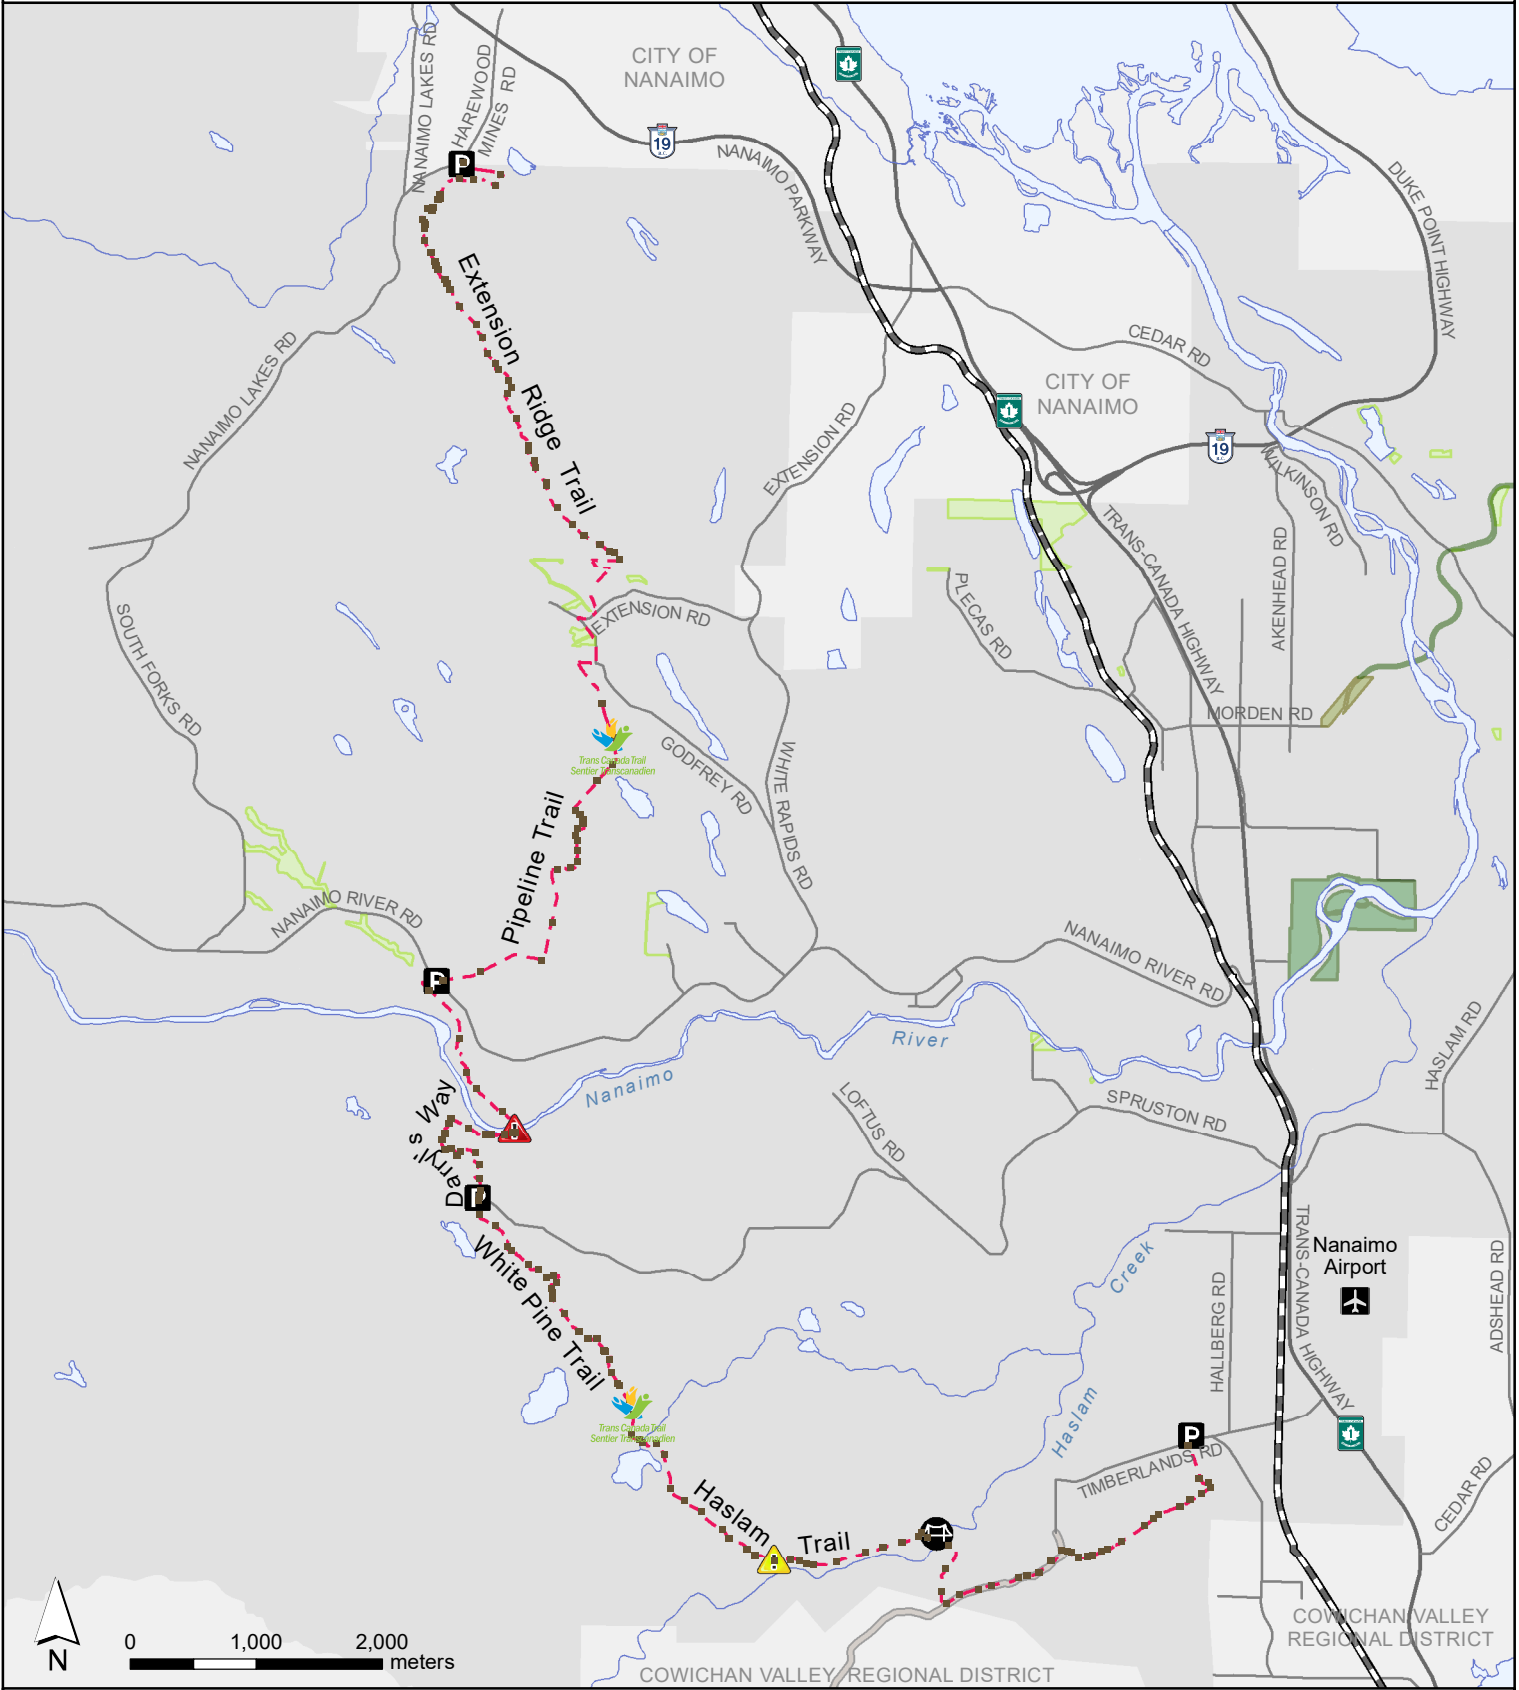

# TRANS CANADA TRAIL

- Numbered Trail Marker
- Parking
- Suspension Bridge
- No Bridge Crossing
- Steep Grade
- Trans Canada Trail
- Gravel Road
- Railway
- Community Park
- Regional Park
- Provincial Park