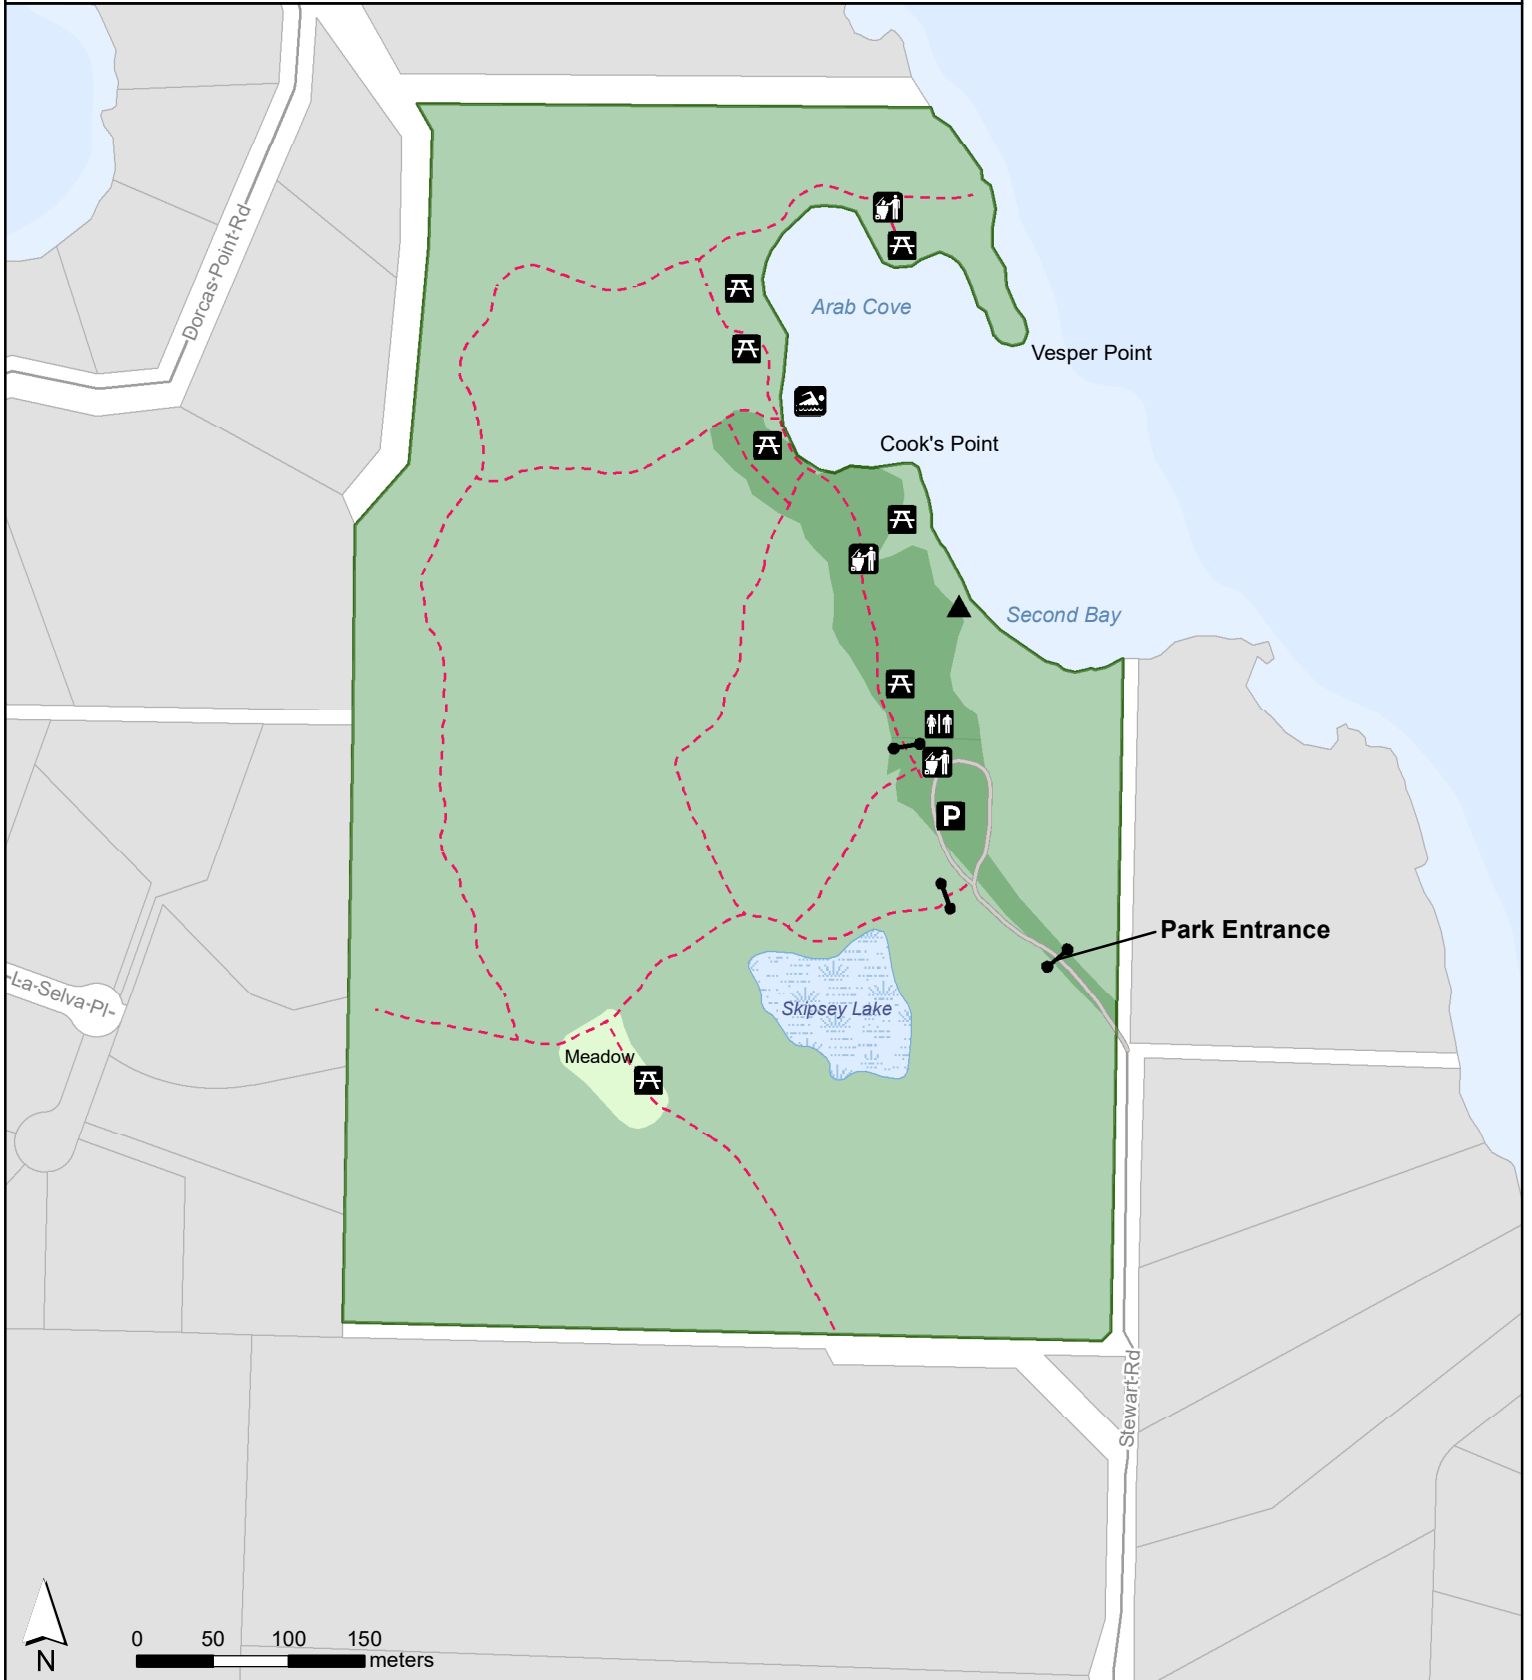

# MOORECROFT REGIONAL PARK

- |   |   |   |  |   |
|---|---|---|--|---|
|  Miss Moore's Cabin |  Picnic Area   |  Parking |  RDN Recreational Trail |  Regional Park     |
|  Gate               |  Swimming Area |  Toilet  |  Gravel Road            |  Conservation Zone |
|  Garbage Can        |   |   |  |   |