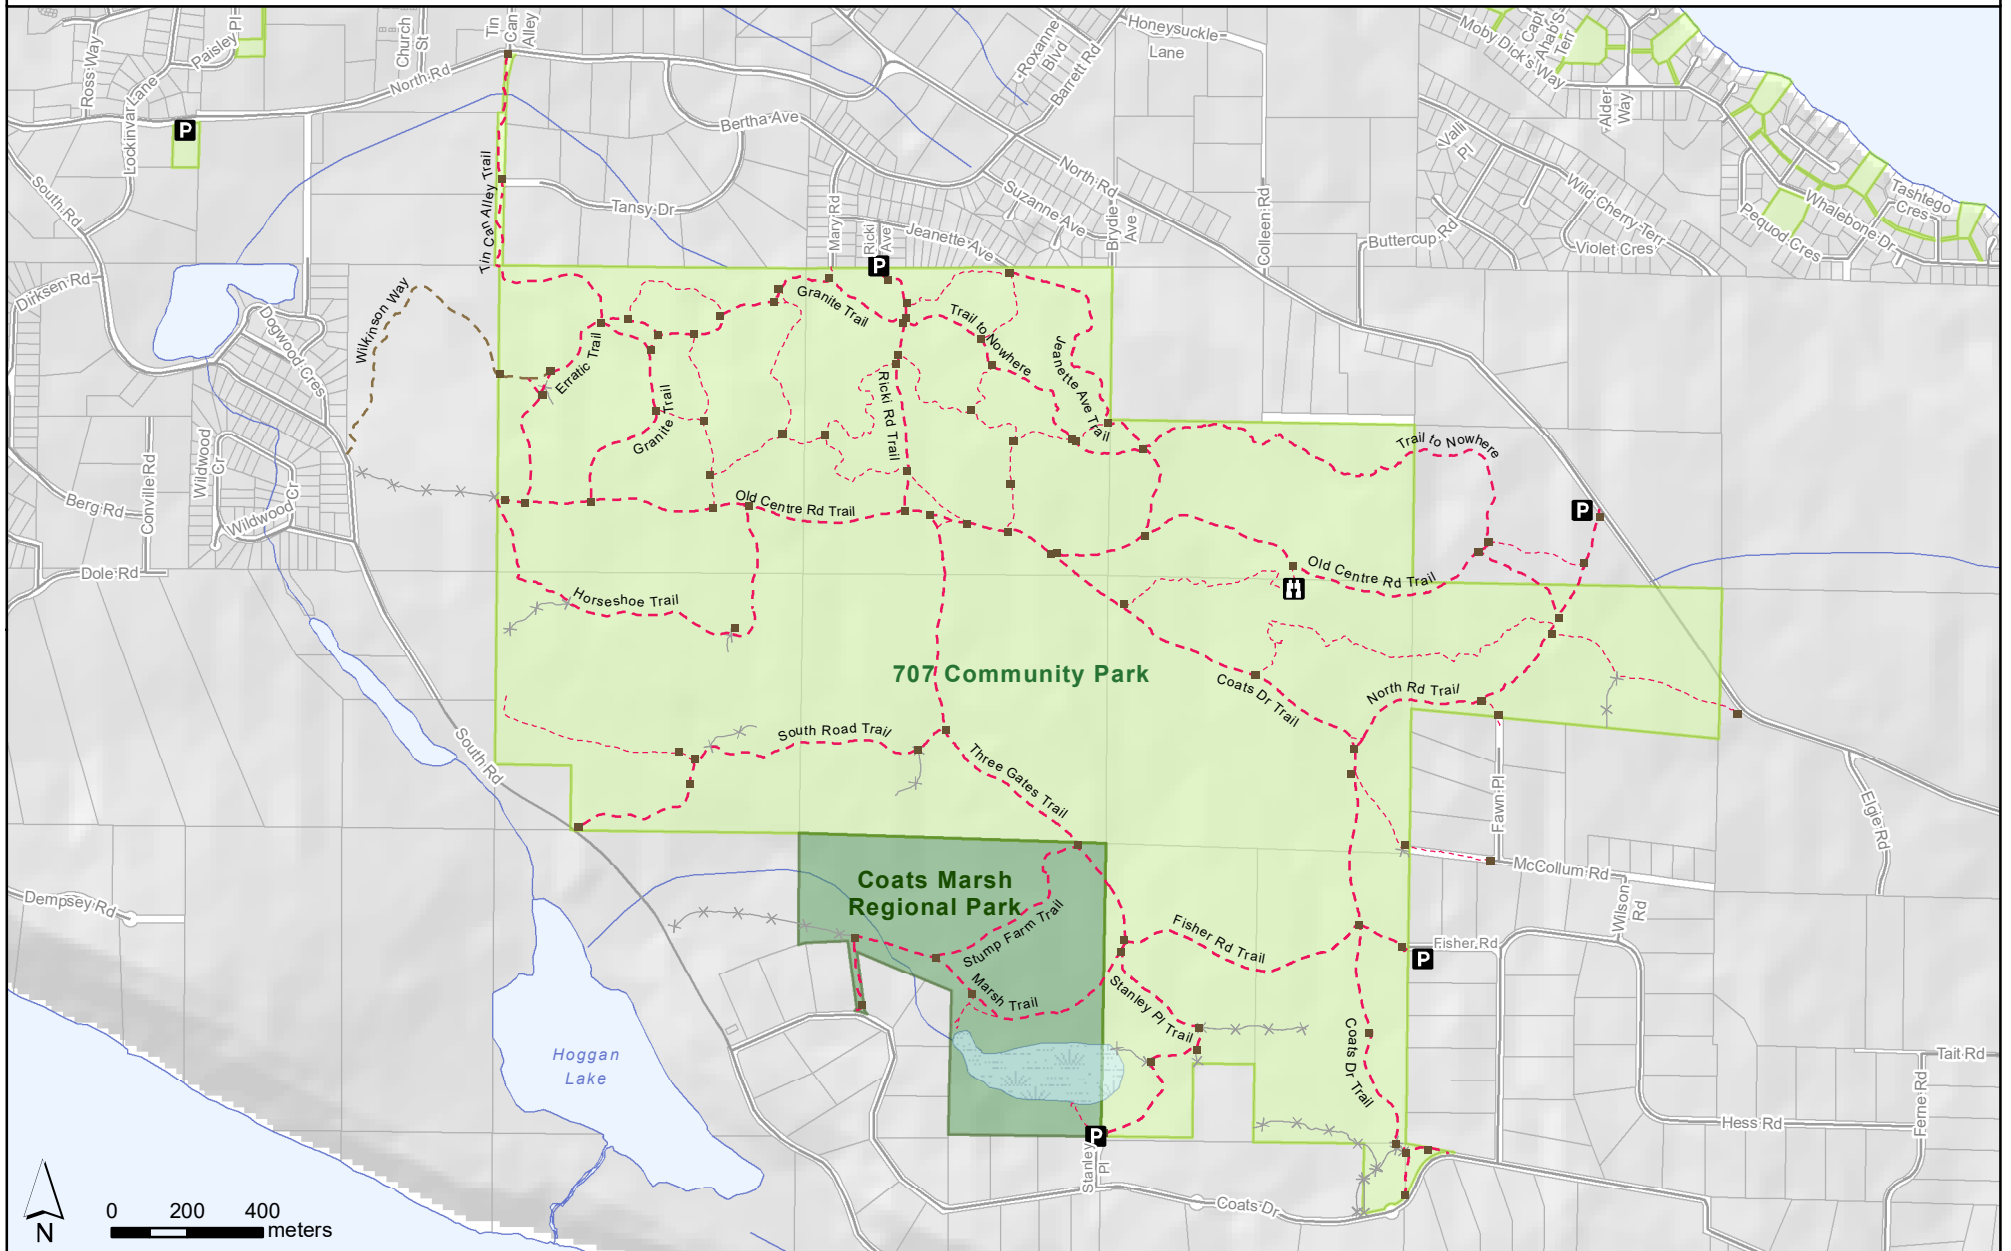

# 707 COMMUNITY PARK & COATS MARSH REGIONAL PARK

**P** Parking  
**V** Viewpoint

■ Signpost (numbered)

--- Main Trail (pedestrian, cyclist, equestrian)

--- Side Trail (pedestrian, cyclist only)

--- Other Trail

X-X Closed Trail