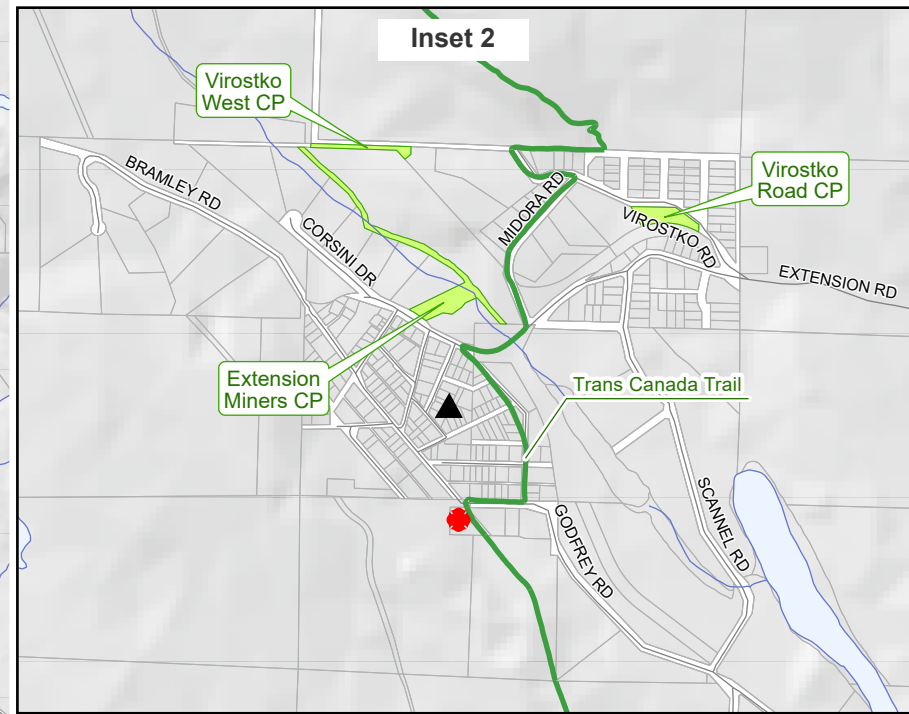

COMMUNITY PARKS PORTFOLIO ELECTORAL AREA C

Sheet 2 of 2 Extension / Nanaimo River

Legend

- Electoral Area C Boundary
- Electoral Area / Municipal Boundary
- Snuneymuxw First Nation

- Community Park / Trail
- Regional Park / Trail
- Provincial Park
- Other Parkland

- Airport
- Church
- Community Hall
- Fire Hall
- School

Note:
 CP - Community Park
 CT - Community Trail
 RP - Regional Park
 RT - Regional Trail

0 0.5 1 2 Kilometers

Inset 1