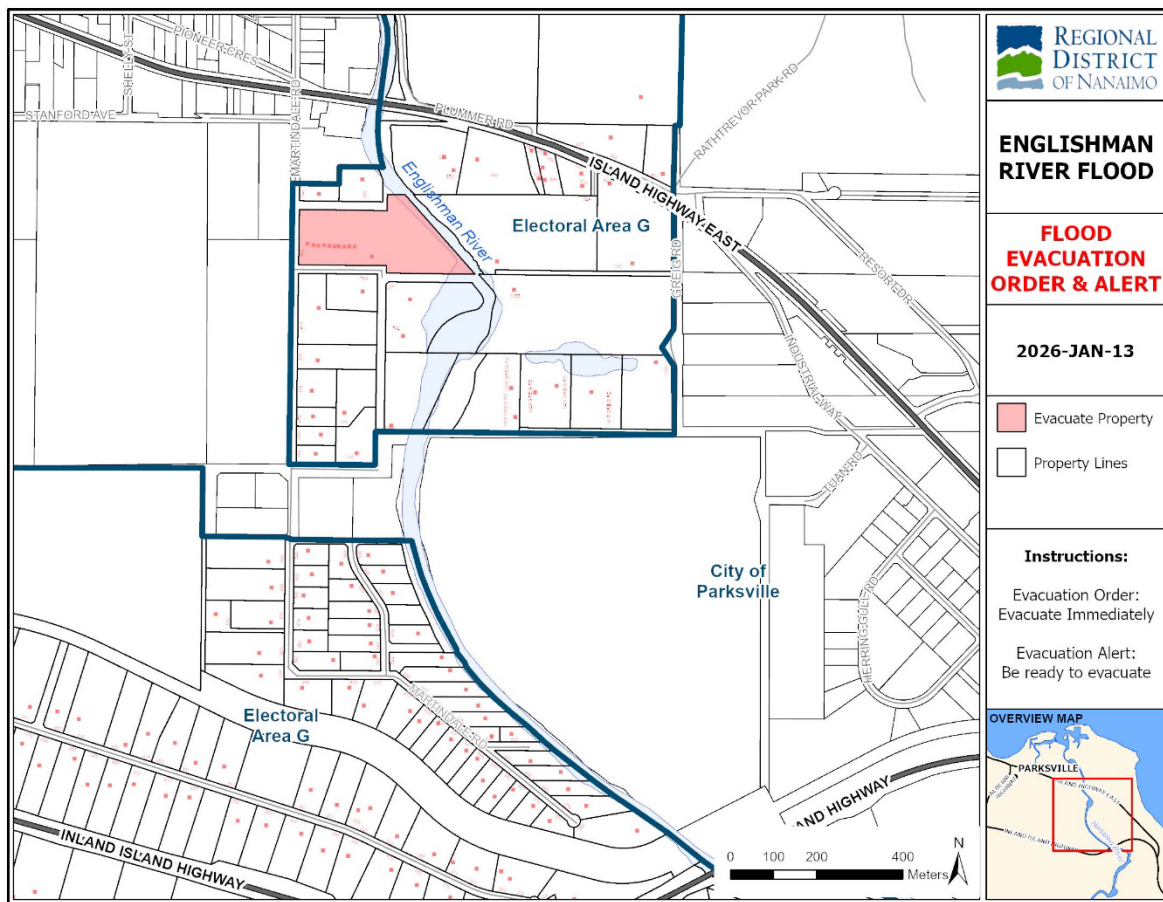

EVACUATION ALERT RESCINDED

Englishman River Flooding

Date: **January 13, 2026** Time: **1000 hrs**

The Evacuation Order, pursuant to Section 12 (1) of the *BC Emergency Disaster and Management Act* issued **January 12, 2026, 1100 hrs**, by the **Regional District of Nanaimo (RDN)** has been rescinded.

The Evacuation Alert for properties near Englishman River is rescinded. **380 Martindale Road remains under Evacuation Order** (as highlighted in red in the map below):

Please see page 2 a list of properties rescinded from the Evacuation Alert area.