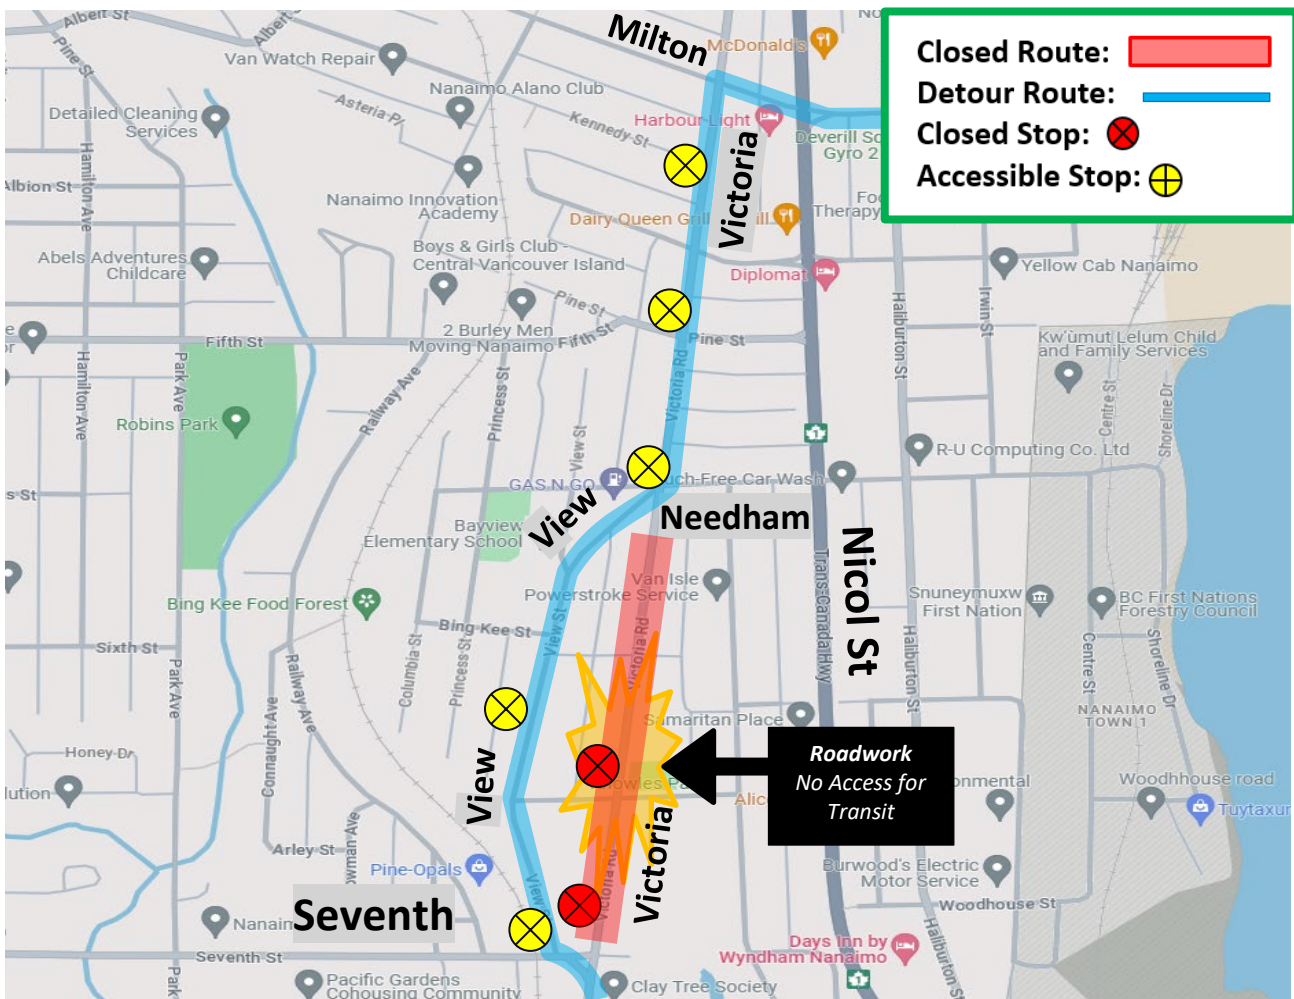

## Bus Stop Closure

### Victoria Road Closure between Needham and Seventh (ALL Conventional & HandyDART Units)

In response to a City of Nanaimo request, RDN Transit will be detouring all Transit Vehicles off Victoria Road between Needham and Seventh.

### Affected Conventional Route: 7 Southbound

**Routing:** Milton, Victoria, View, Seventh, Victoria

For more information, please contact:

Transportation Services  
Regional District of Nanaimo

☎ 250-390-4531 or 250-954-1001