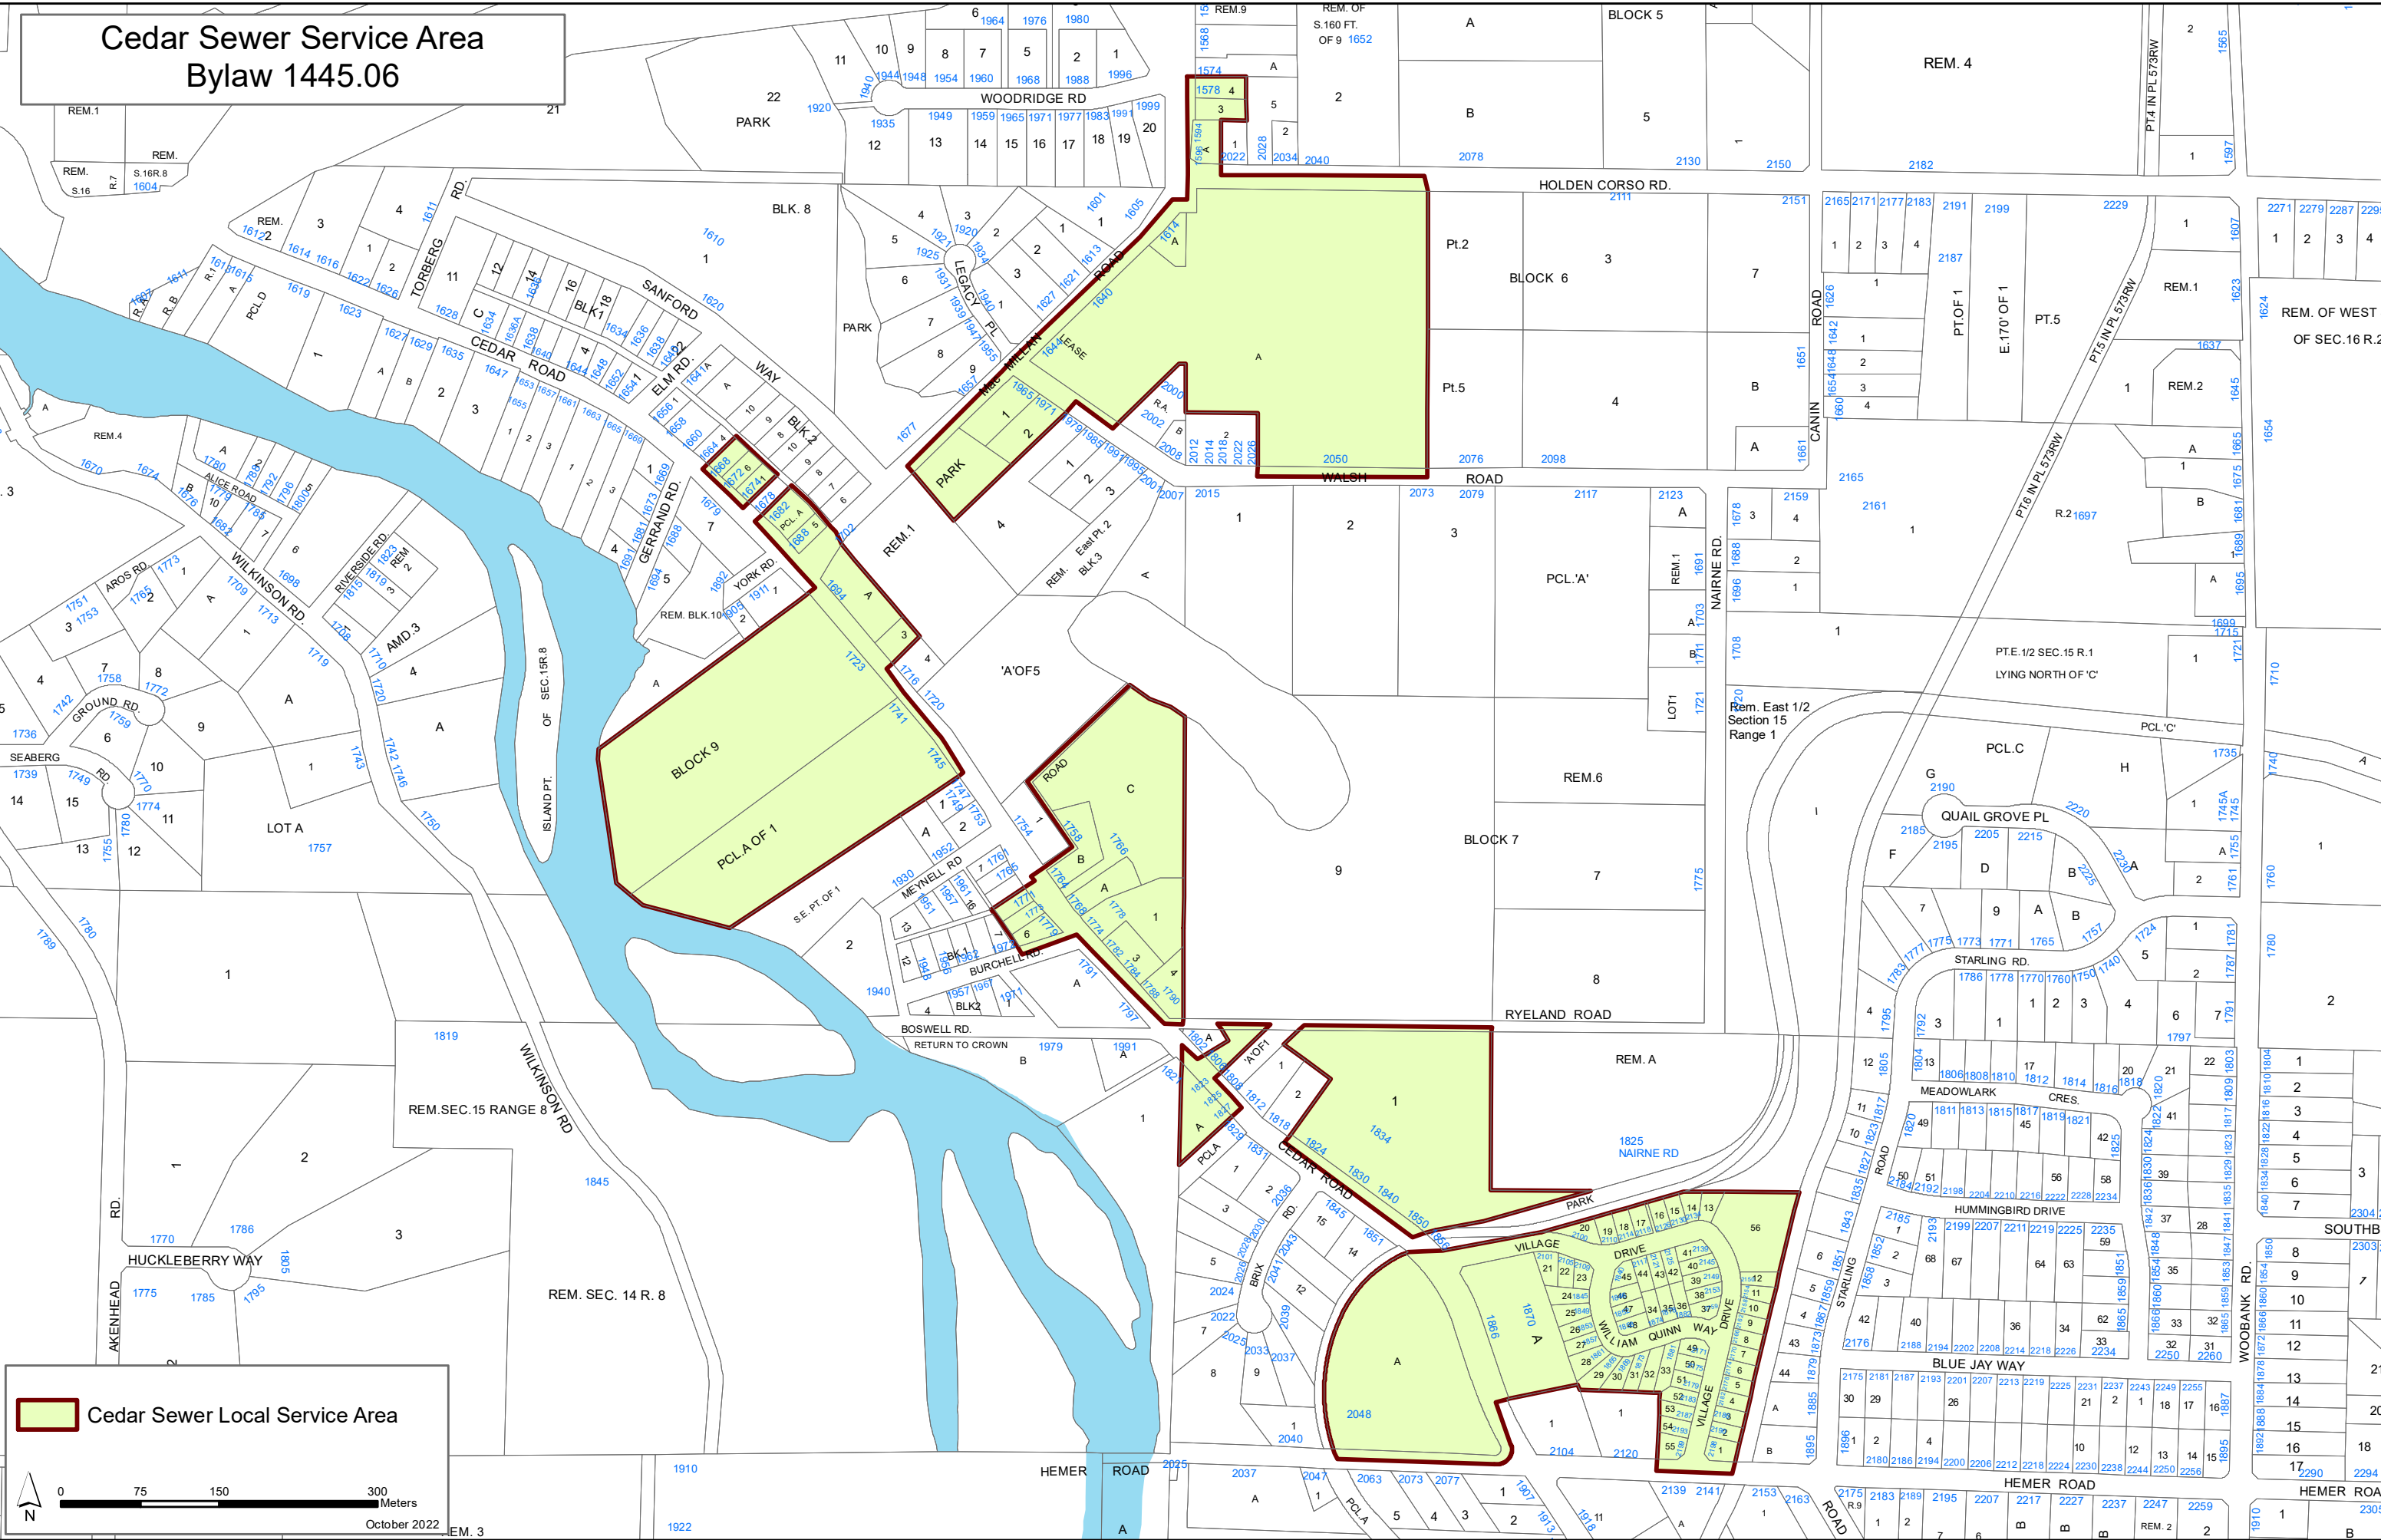

Cedar Sewer Service Area Bylaw 1445.06

 Cedar Sewer Local Service Area

0 75 150 300 Meters
October 2022