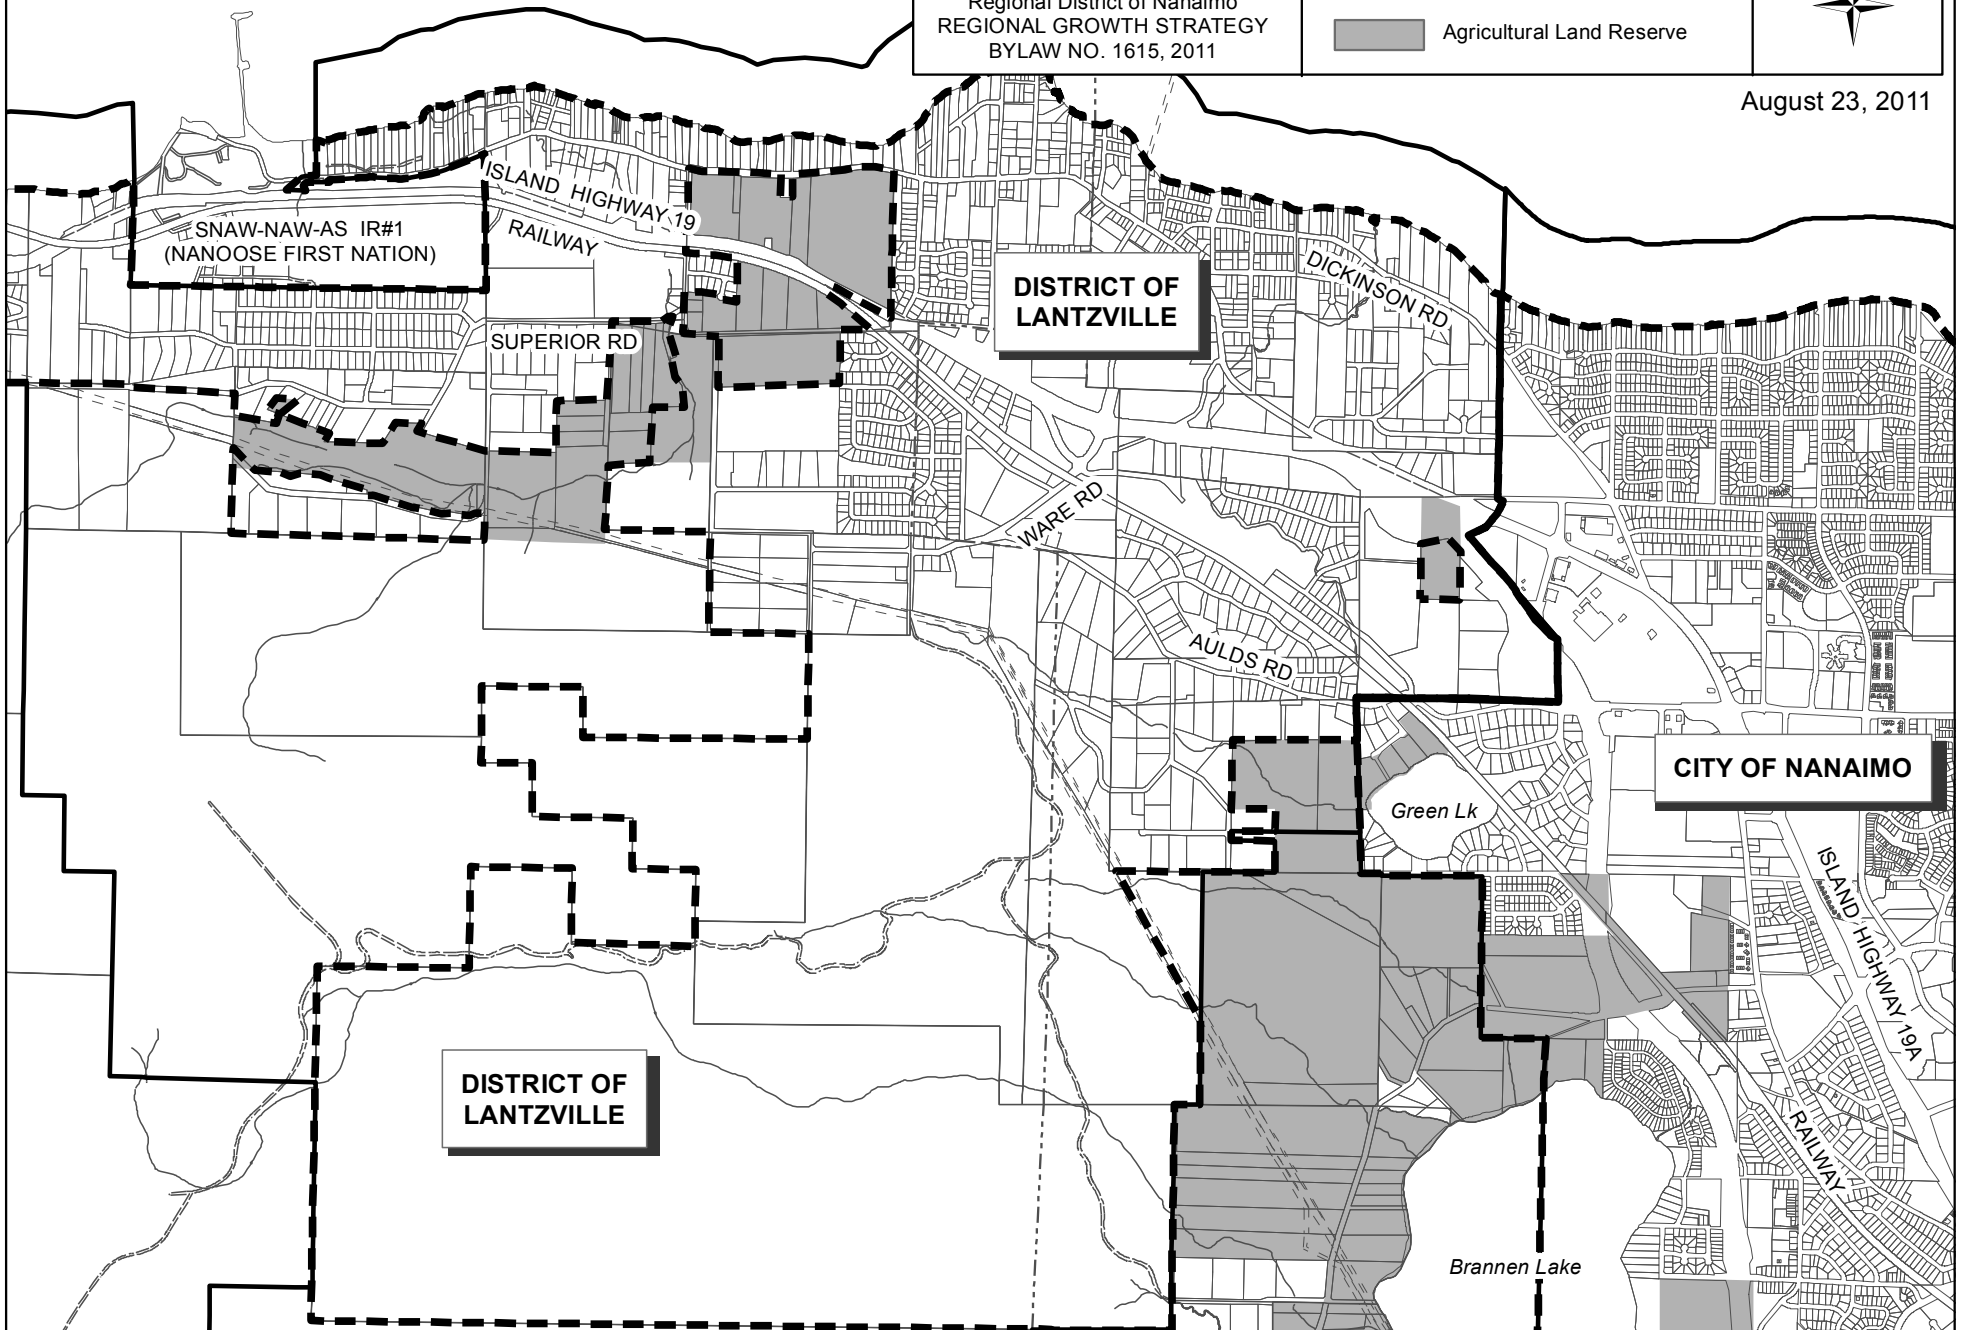

Appendix 'B' :
Maps of
Growth Containment Boundaries
Regional District of Nanaimo
REGIONAL GROWTH STRATEGY
BYLAW NO. 1615, 2011

LEGEND

- --- Growth Containment Boundary
- Agricultural Land Reserve

August 23, 2011

SNAW-NAW-AS IR#1
(NANOOSE FIRST NATION)

ISLAND HIGHWAY 19
RAILWAY

SUPERIOR RD

DISTRICT OF
LANTZVILLE

DICKINSON RD

WARE RD

AULDS RD

Green Lk

CITY OF NANAIMO

DISTRICT OF
LANTZVILLE

Brannen Lake

ISLAND HIGHWAY 19A
RAILWAY