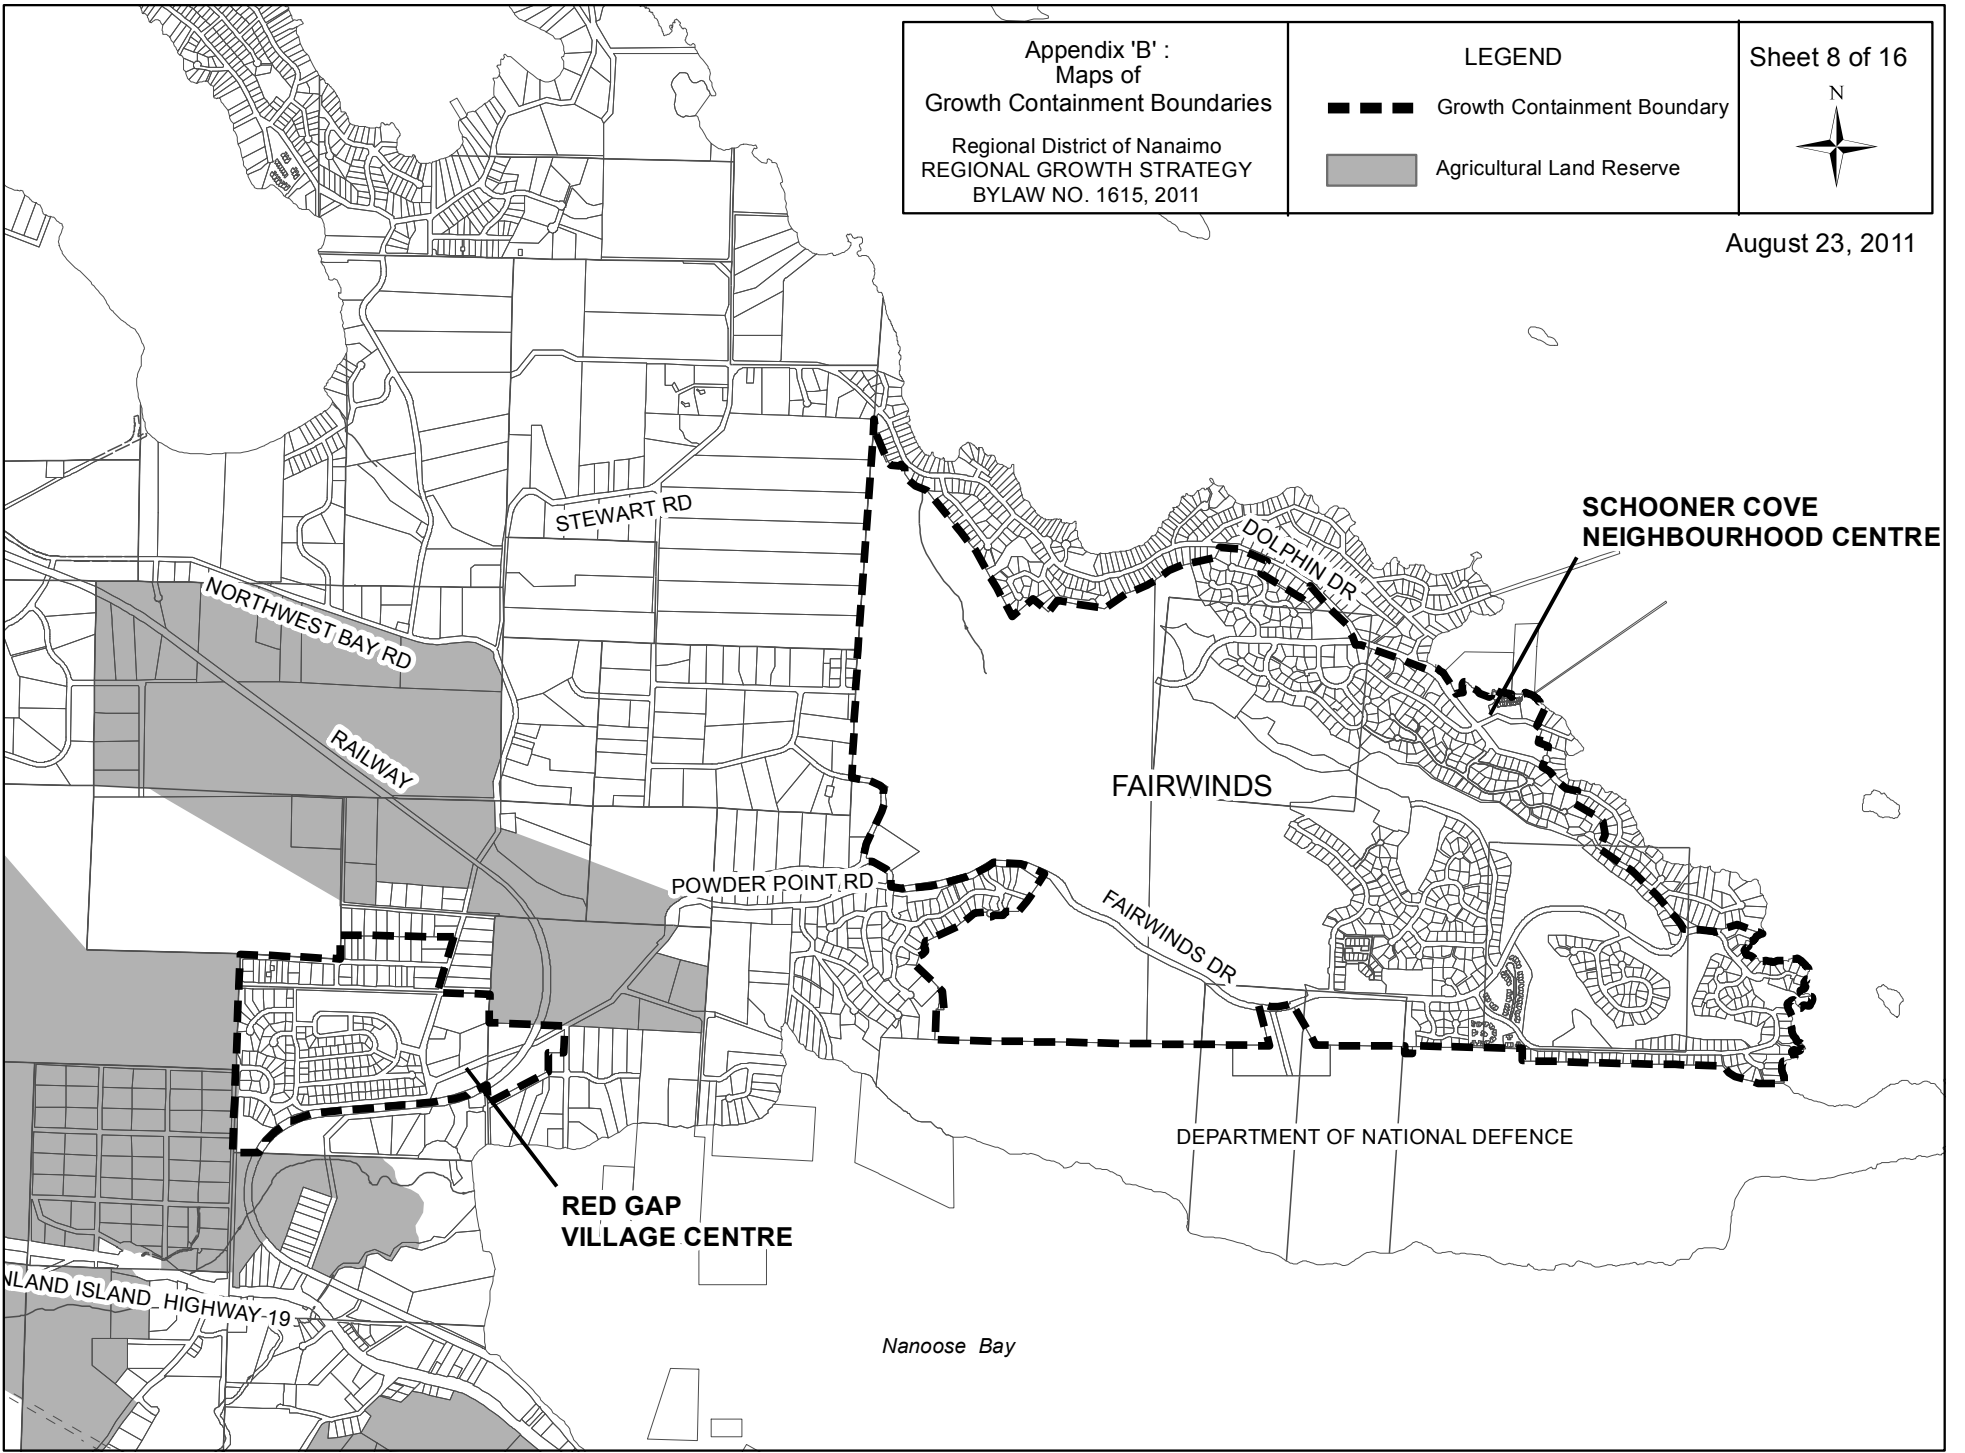

Sheet 7 of 16

August 23, 2011

Appendix 'B':
Maps of
Growth Containment Boundaries
Regional District of Nanaimo
REGIONAL GROWTH STRATEGY
BYLAW NO. 1615, 2011

LEGEND

- — — — — Growth Containment Boundary
- Agricultural Land Reserve