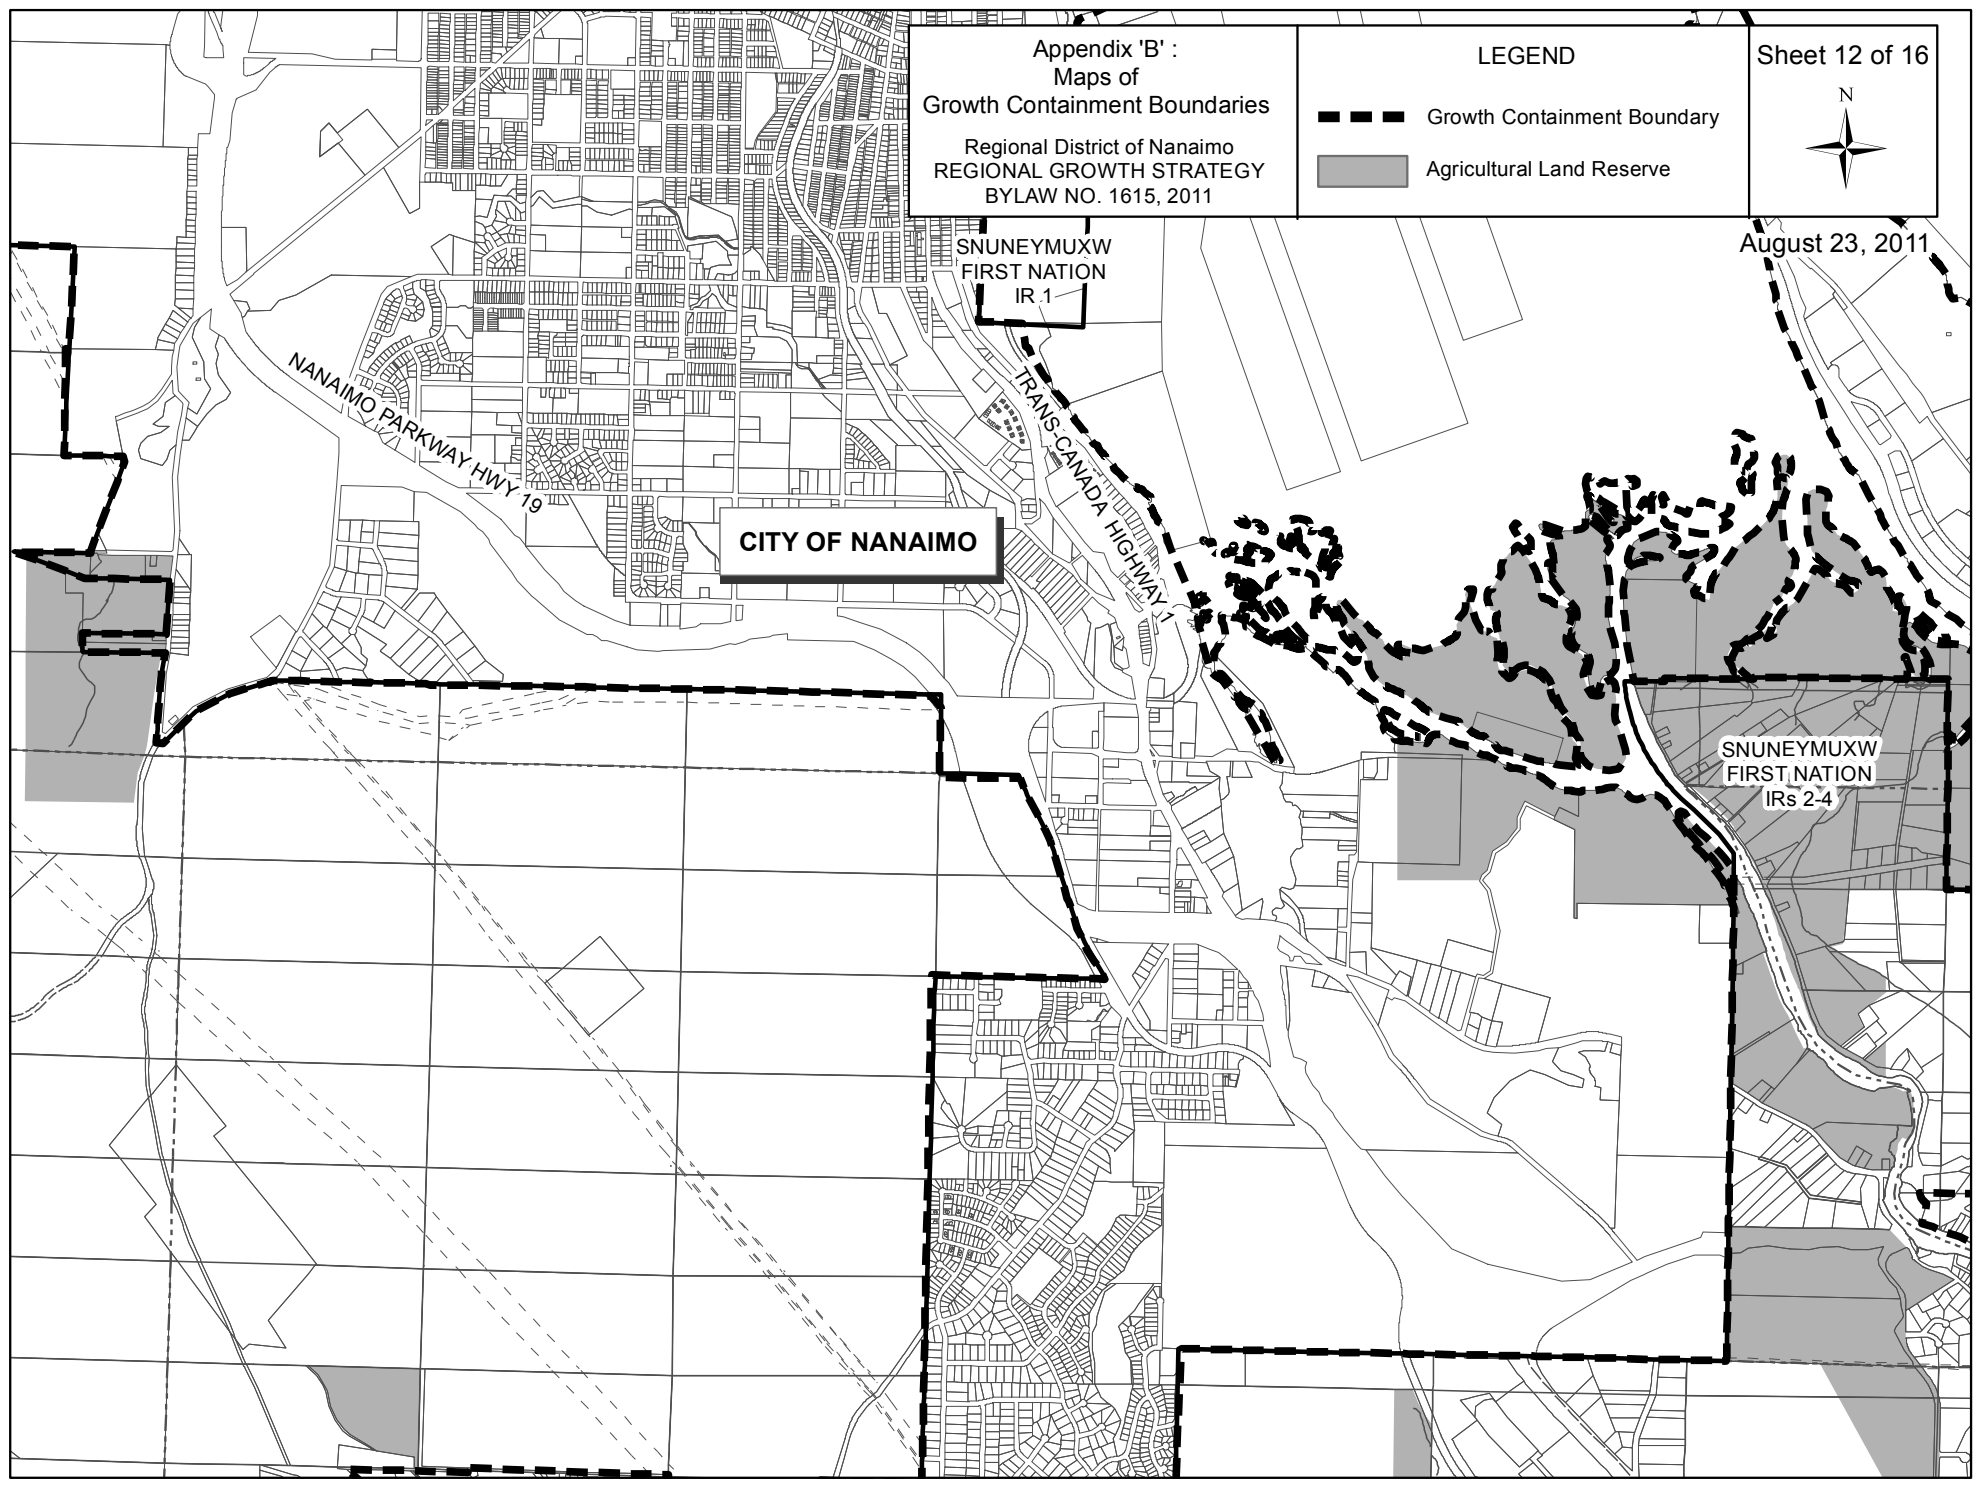

Appendix 'B' :
Maps of
Growth Containment Boundaries
Regional District of Nanaimo
REGIONAL GROWTH STRATEGY
BYLAW NO. 1615, 2011

LEGEND

- Growth Containment Boundary
- Agricultural Land Reserve

August 23, 2011