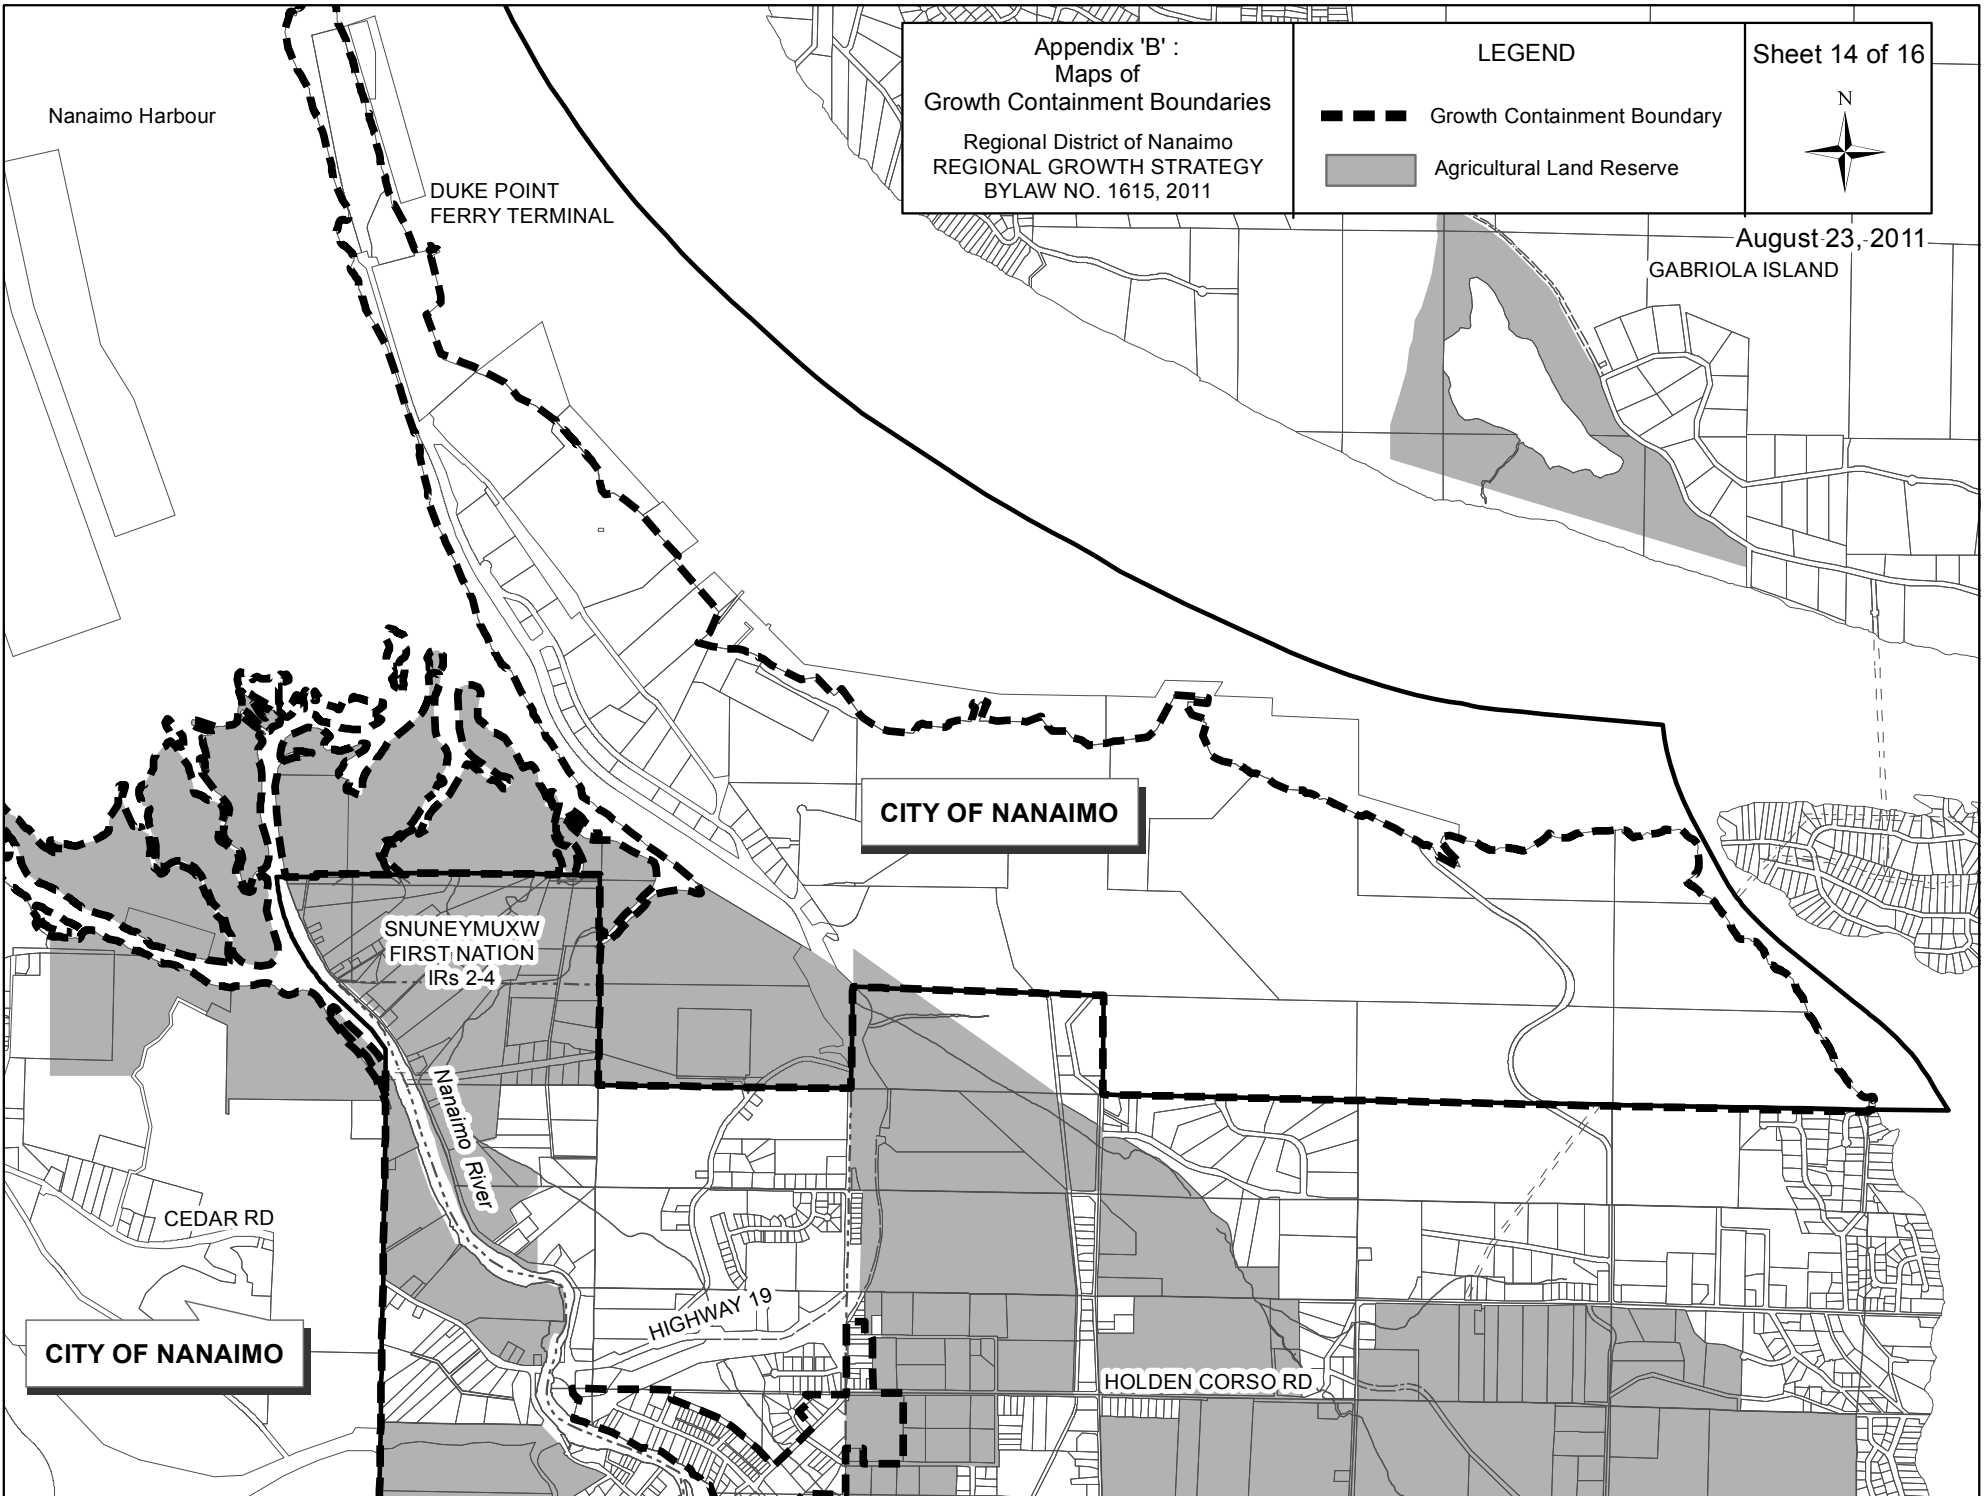

Nanaimo Harbour

DUKE POINT
FERRY TERMINAL

Appendix 'B' :
Maps of
Growth Containment Boundaries
Regional District of Nanaimo
REGIONAL GROWTH STRATEGY
BYLAW NO. 1615, 2011

LEGEND

- — — — — Growth Containment Boundary
- Agricultural Land Reserve

Sheet 14 of 16

August 23, 2011

GABRIOLA ISLAND

CITY OF NANAIMO

SNUNEMUXW
FIRST NATION
IRs 2-4

Nanaimo River

CEDAR RD

CITY OF NANAIMO

HIGHWAY 19

HOLDEN CORSO RD