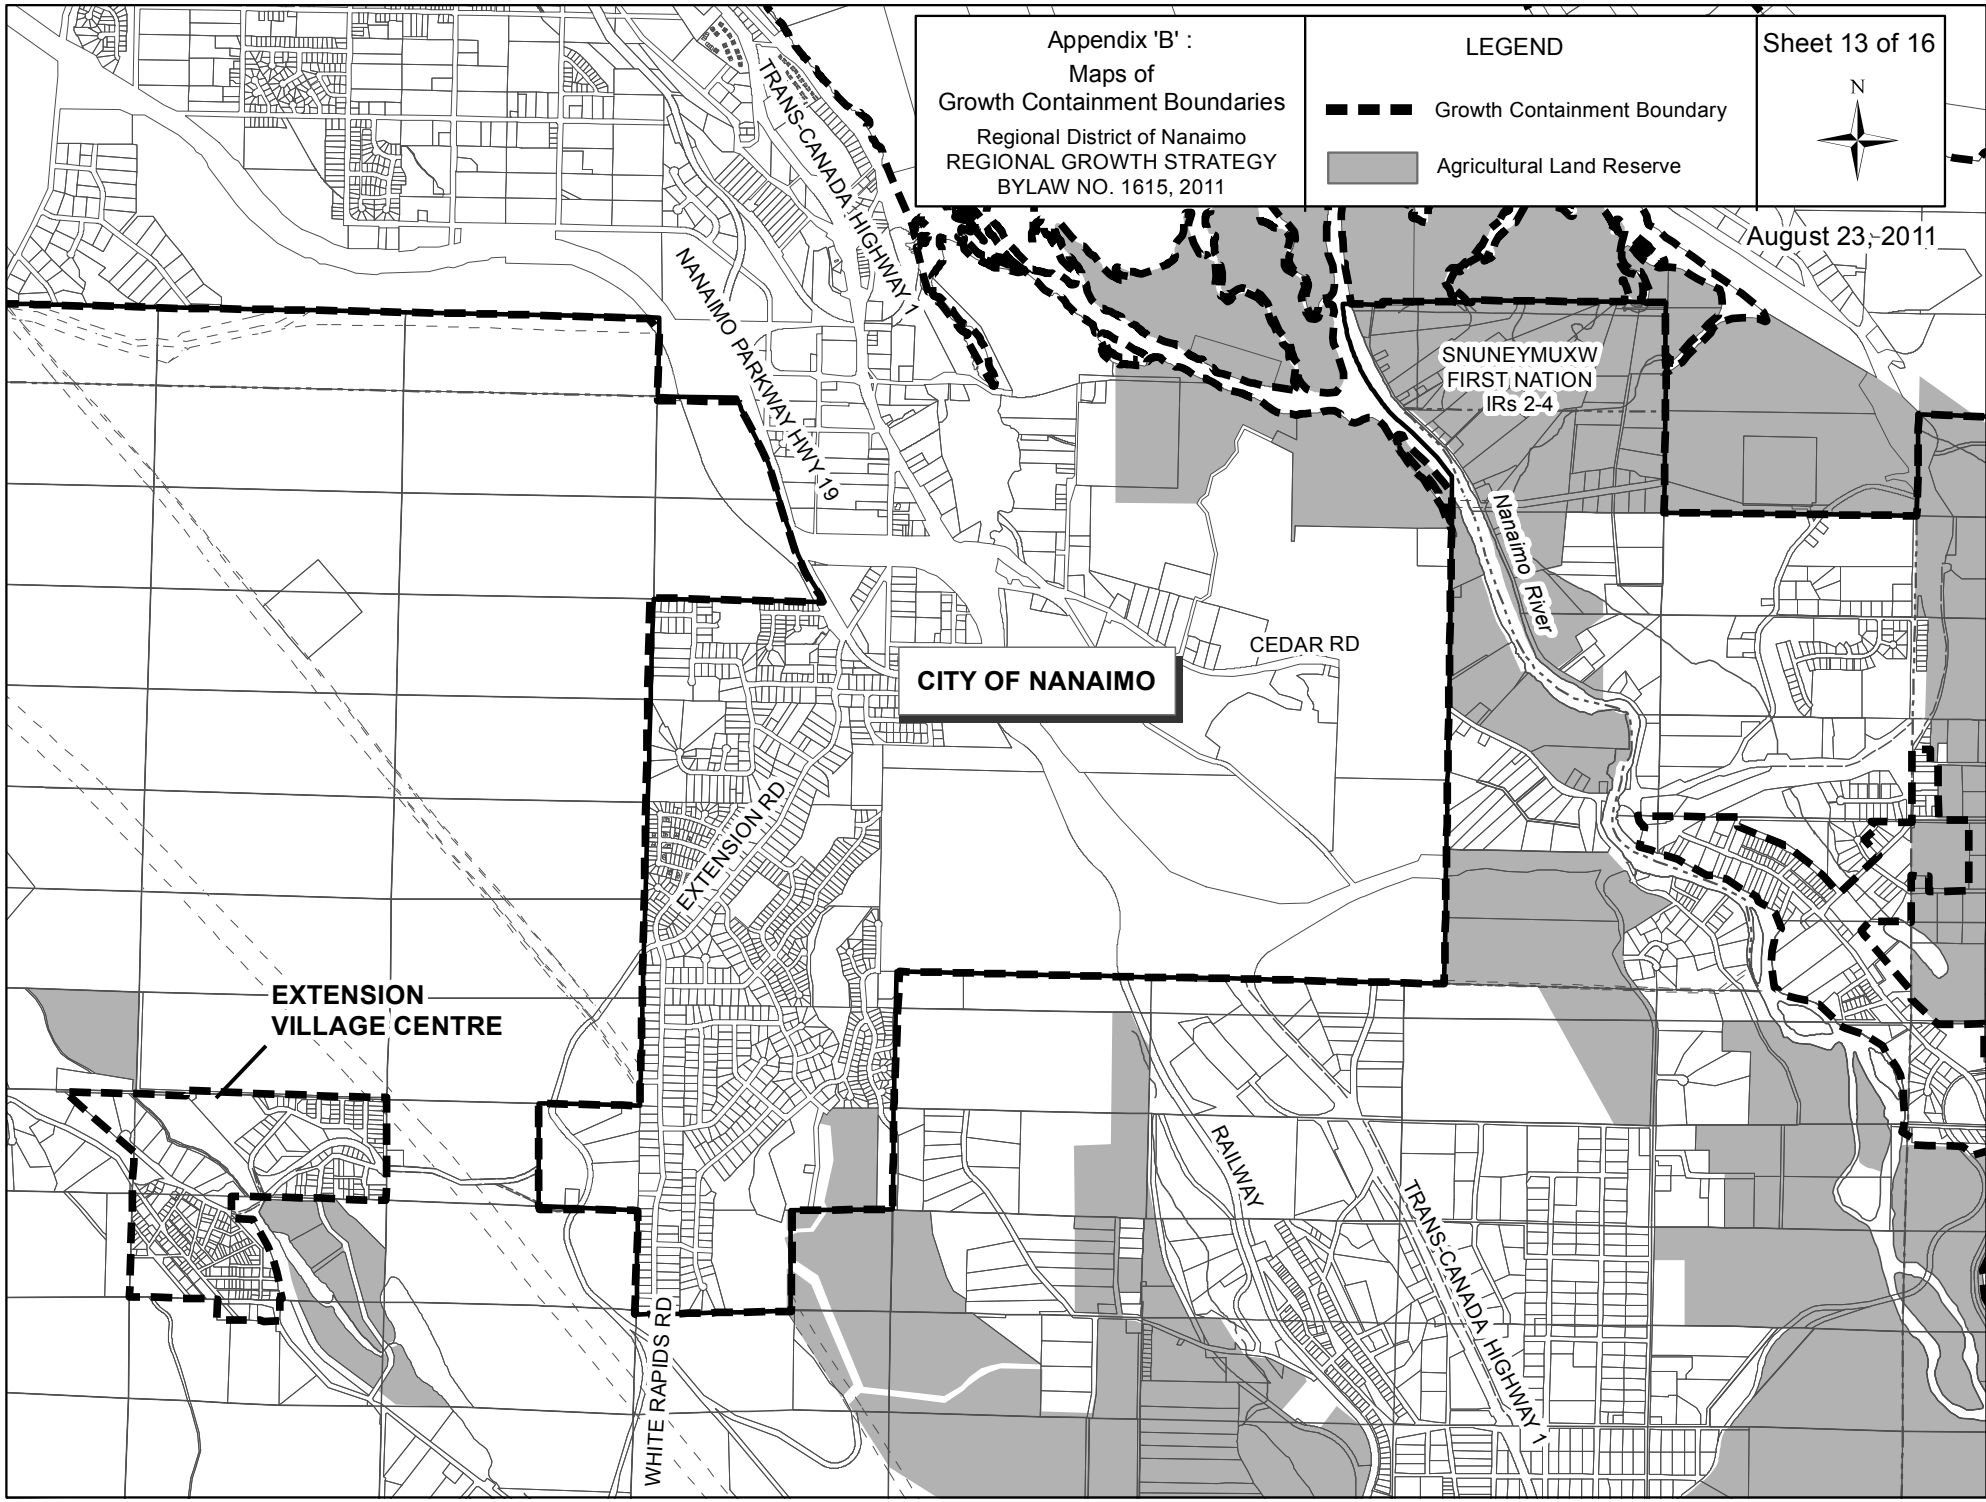

Appendix 'B' :
Maps of
Growth Containment Boundaries
Regional District of Nanaimo
REGIONAL GROWTH STRATEGY
BYLAW NO. 1615, 2011

LEGEND

- --- Growth Containment Boundary
- Agricultural Land Reserve