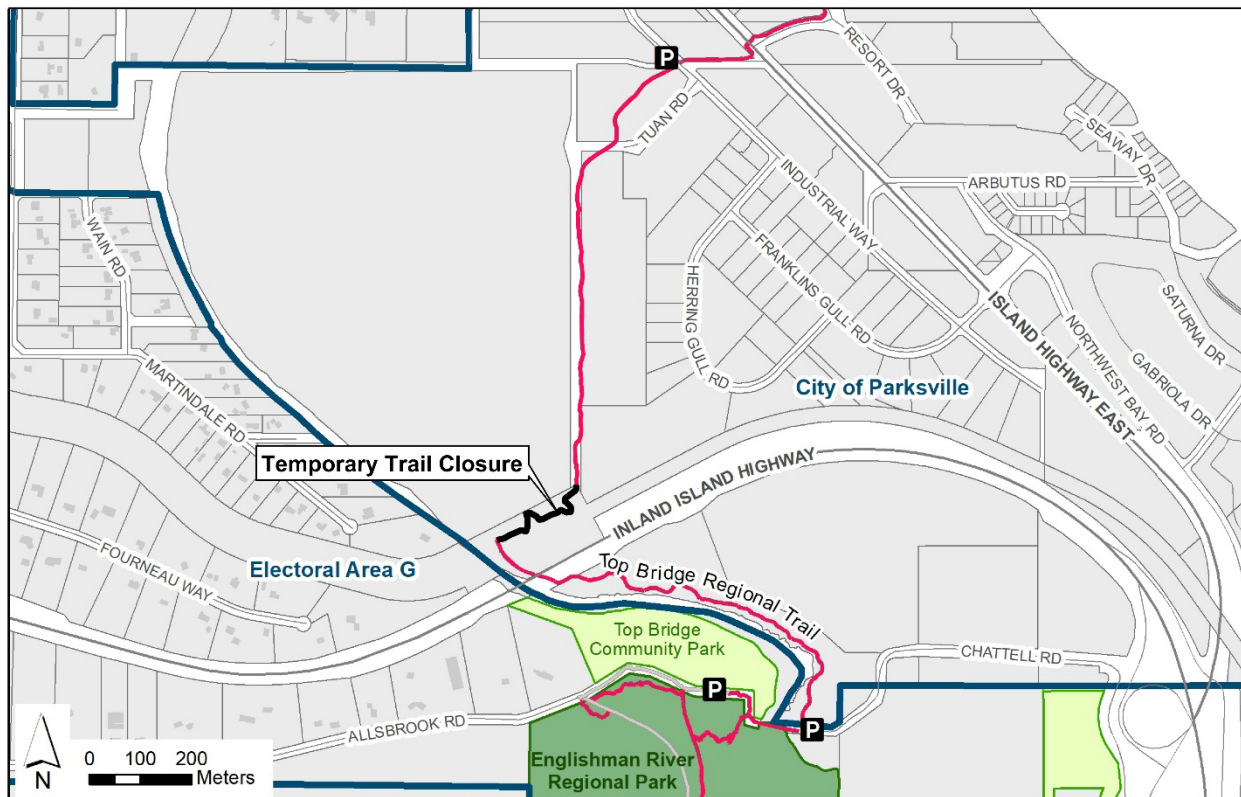

Top Bridge Regional Trail Periodic Closure

A section of Top Bridge Regional Trail, noted in black on the map below, will be periodically closed for trail resurfacing from October 7 to 18, 2024. For your safety, please remain alert to work activities on and near the trail and obey signs posted on site.