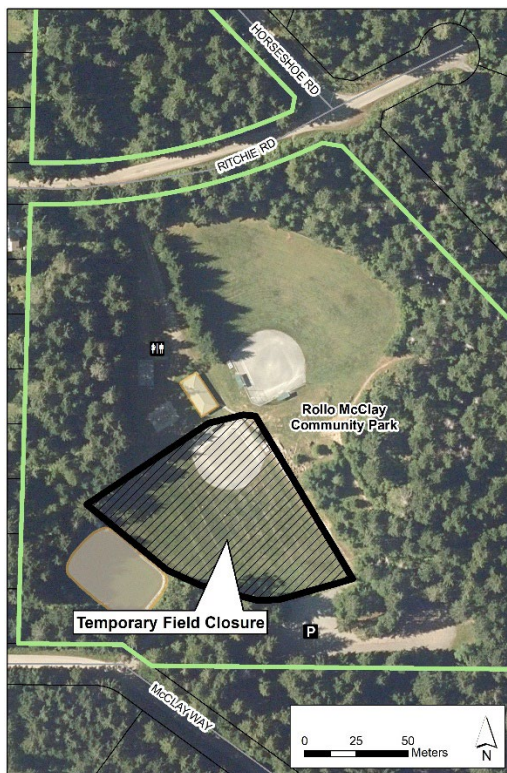

## Rollo McClay Community Park Temporary Sports Field Closure

The lower sports field (Dogfish) located at Rollo McClay Community Park, in Electoral Area B on Gabriola Island, will be temporarily closed for maintenance work to address safety concerns on the playing surface. The field closure will be from September 26, 2024, for approximately one week. The upper field (Ducky) will remain open during this time.

For your safety, please be cautious, remain alert to maintenance activities when using the park and obey personnel and signs posted on site.