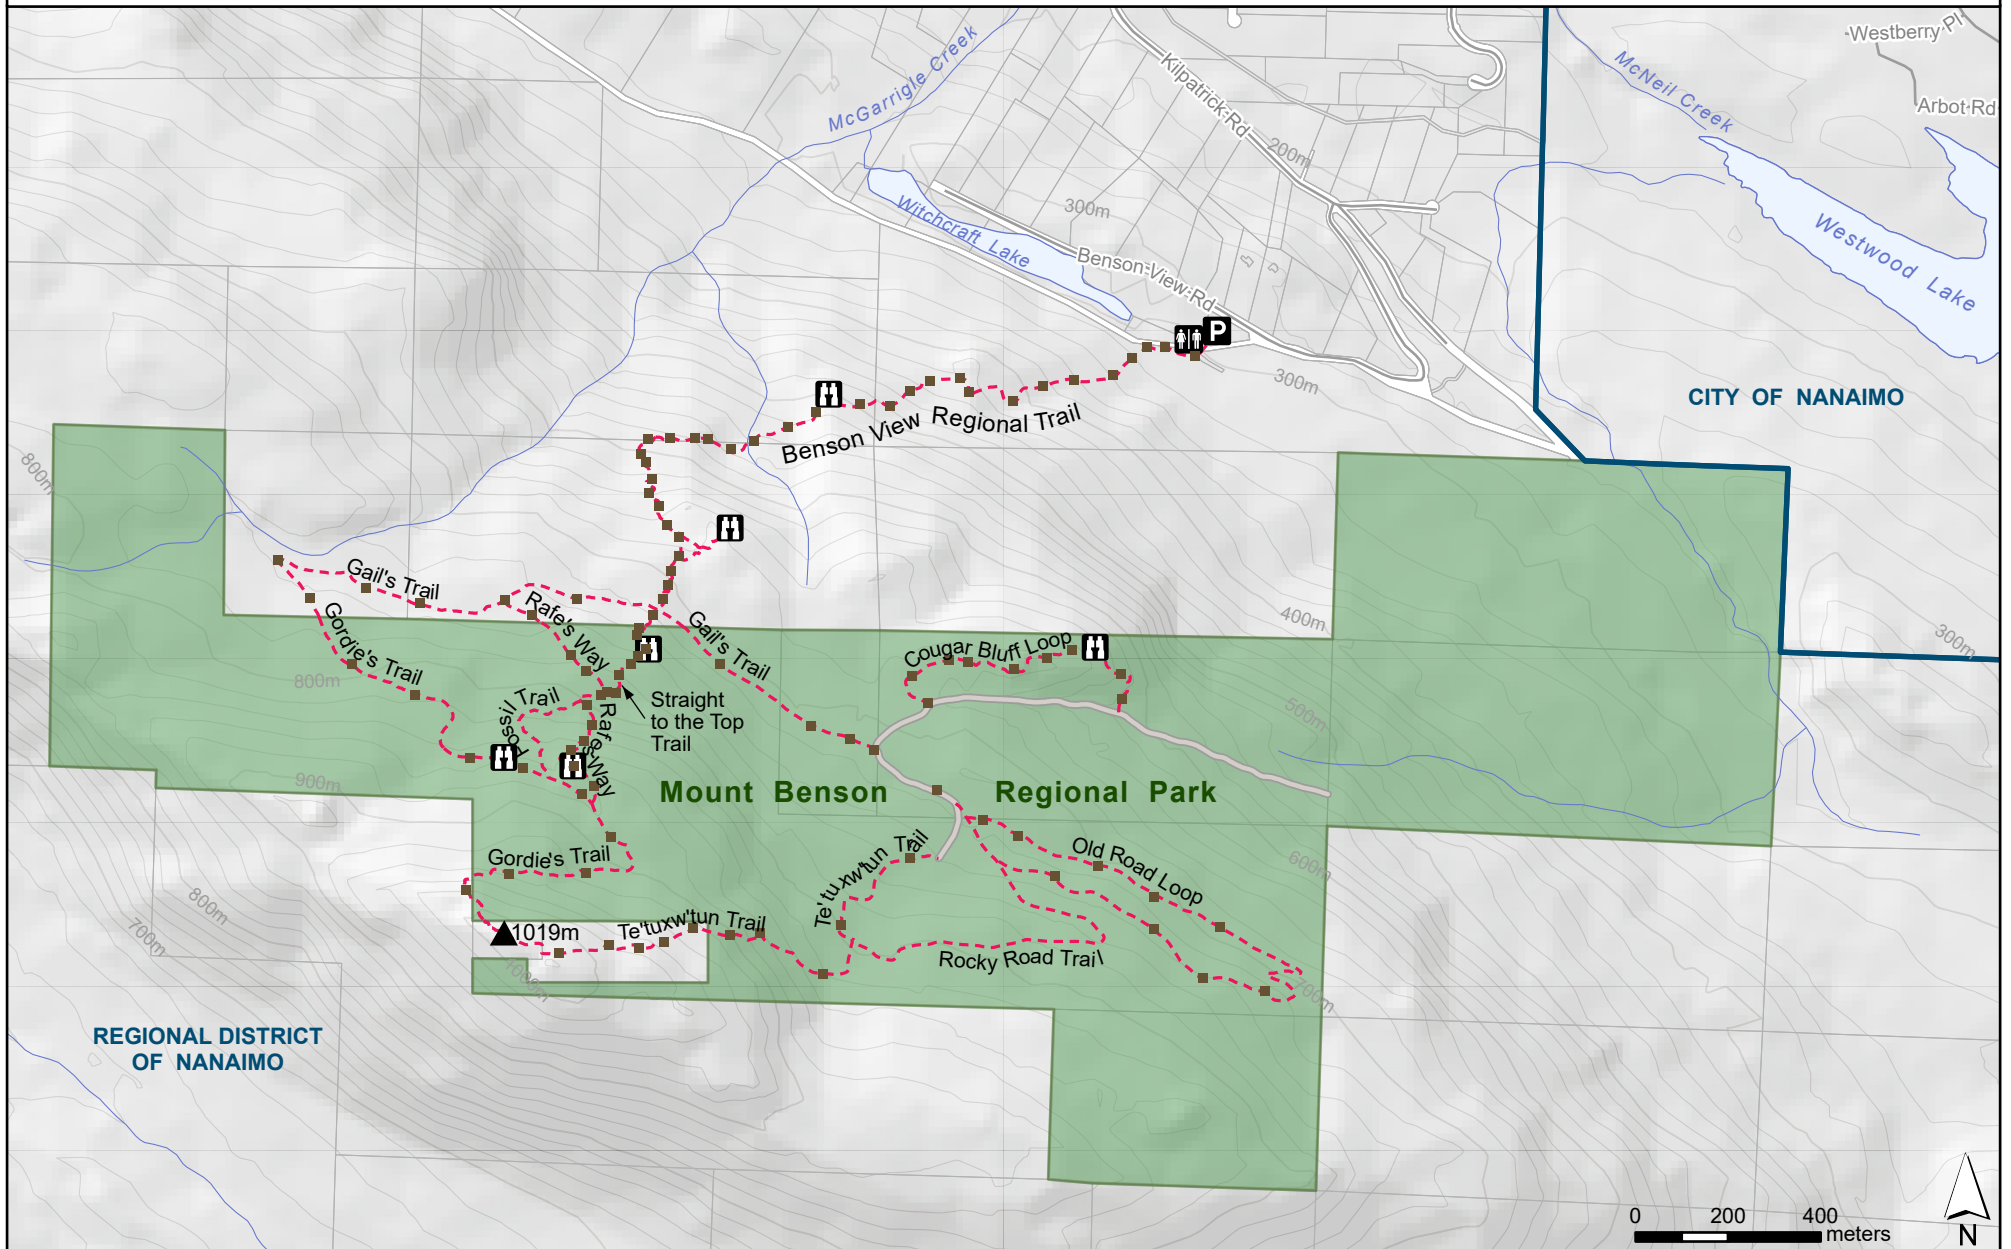

MOUNT BENSON REGIONAL PARK & BENSON VIEW REGIONAL TRAIL

- Numbered Trail Marker
- 🅑 Parking
- 🚻 Vault Toilet
- 👁 Viewpoint
- RDN Recreational Trail
- Gravel Road