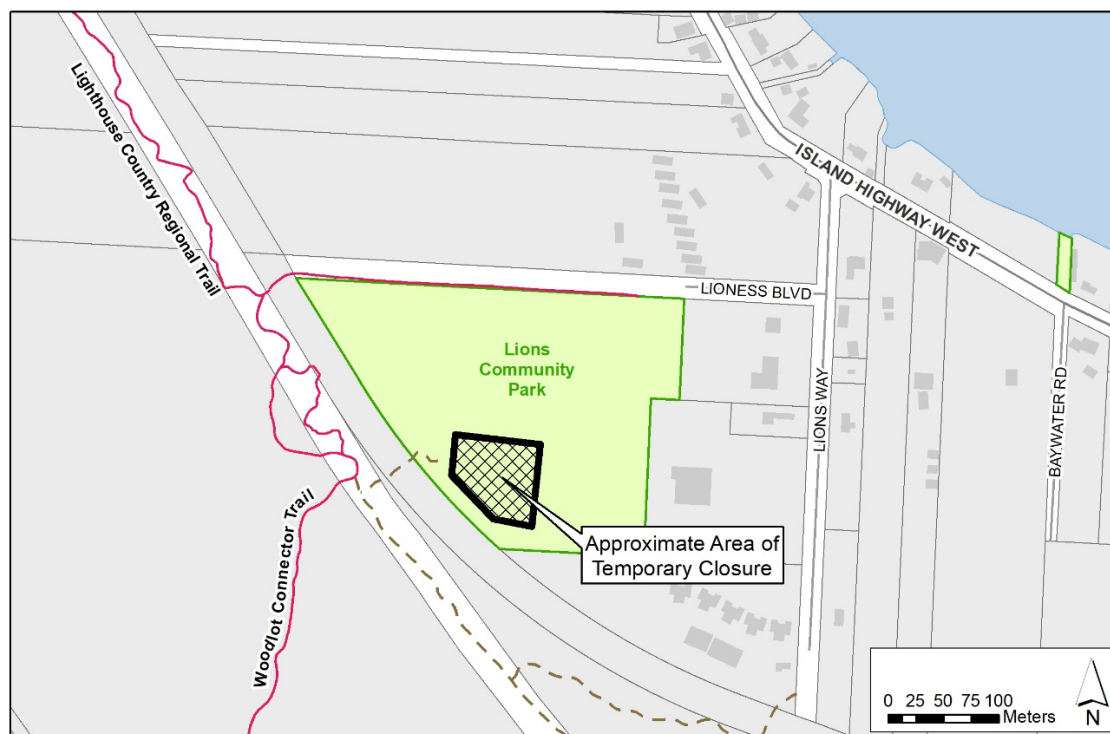

Lions Community Park – Bike Park Temporary Closure

The bike park in Lions Community Park is temporarily closed for repairs and will remain closed for the winter season. The bike park will re-open in spring 2024.

The remaining areas of the park, including the playground, ball fields and parking areas remain open to the public.

For your safety, obey personnel and signs posted on site and be alert to construction activities when using other park areas. Thank you for your cooperation.