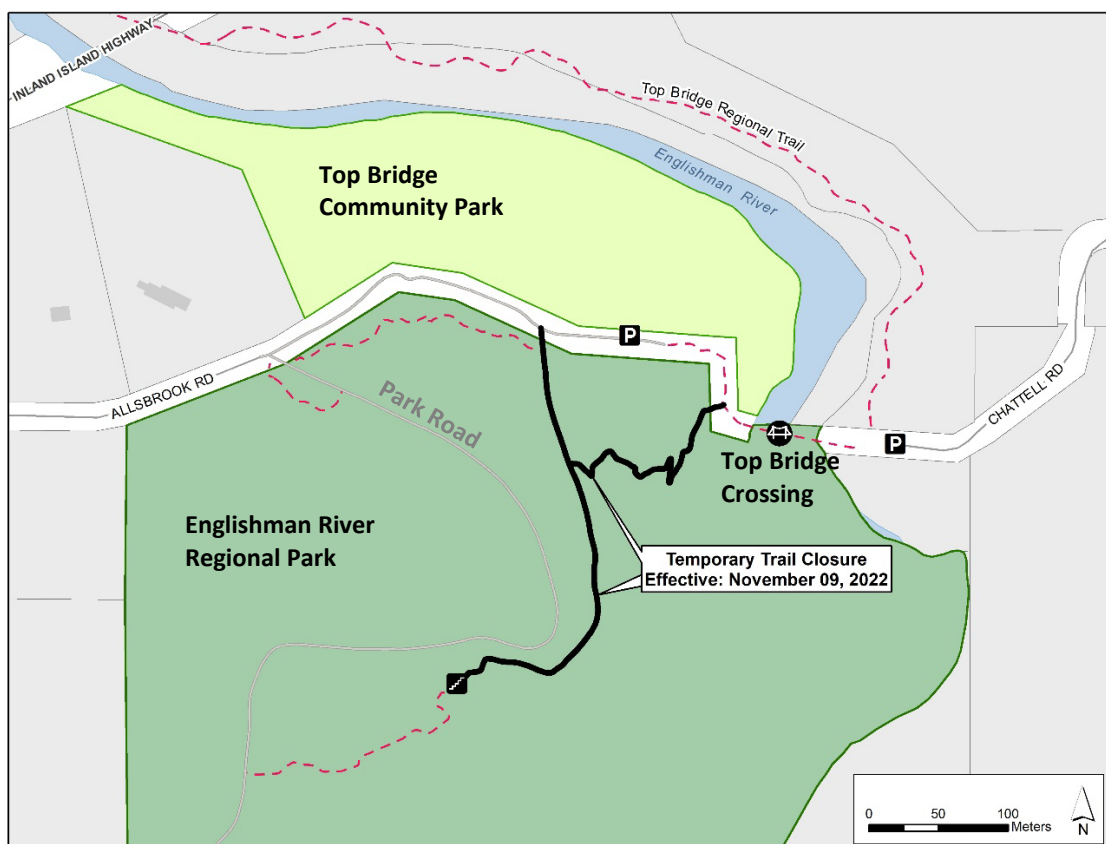

## Temporary Trail Closure – Englishman River Regional Park

The trail from the Allsbrook Rd parking lot to the bottom of the stairs will be temporarily closed for trail improvements for two weeks starting on November 9. For your safety, please obey personnel and signs posted on site.