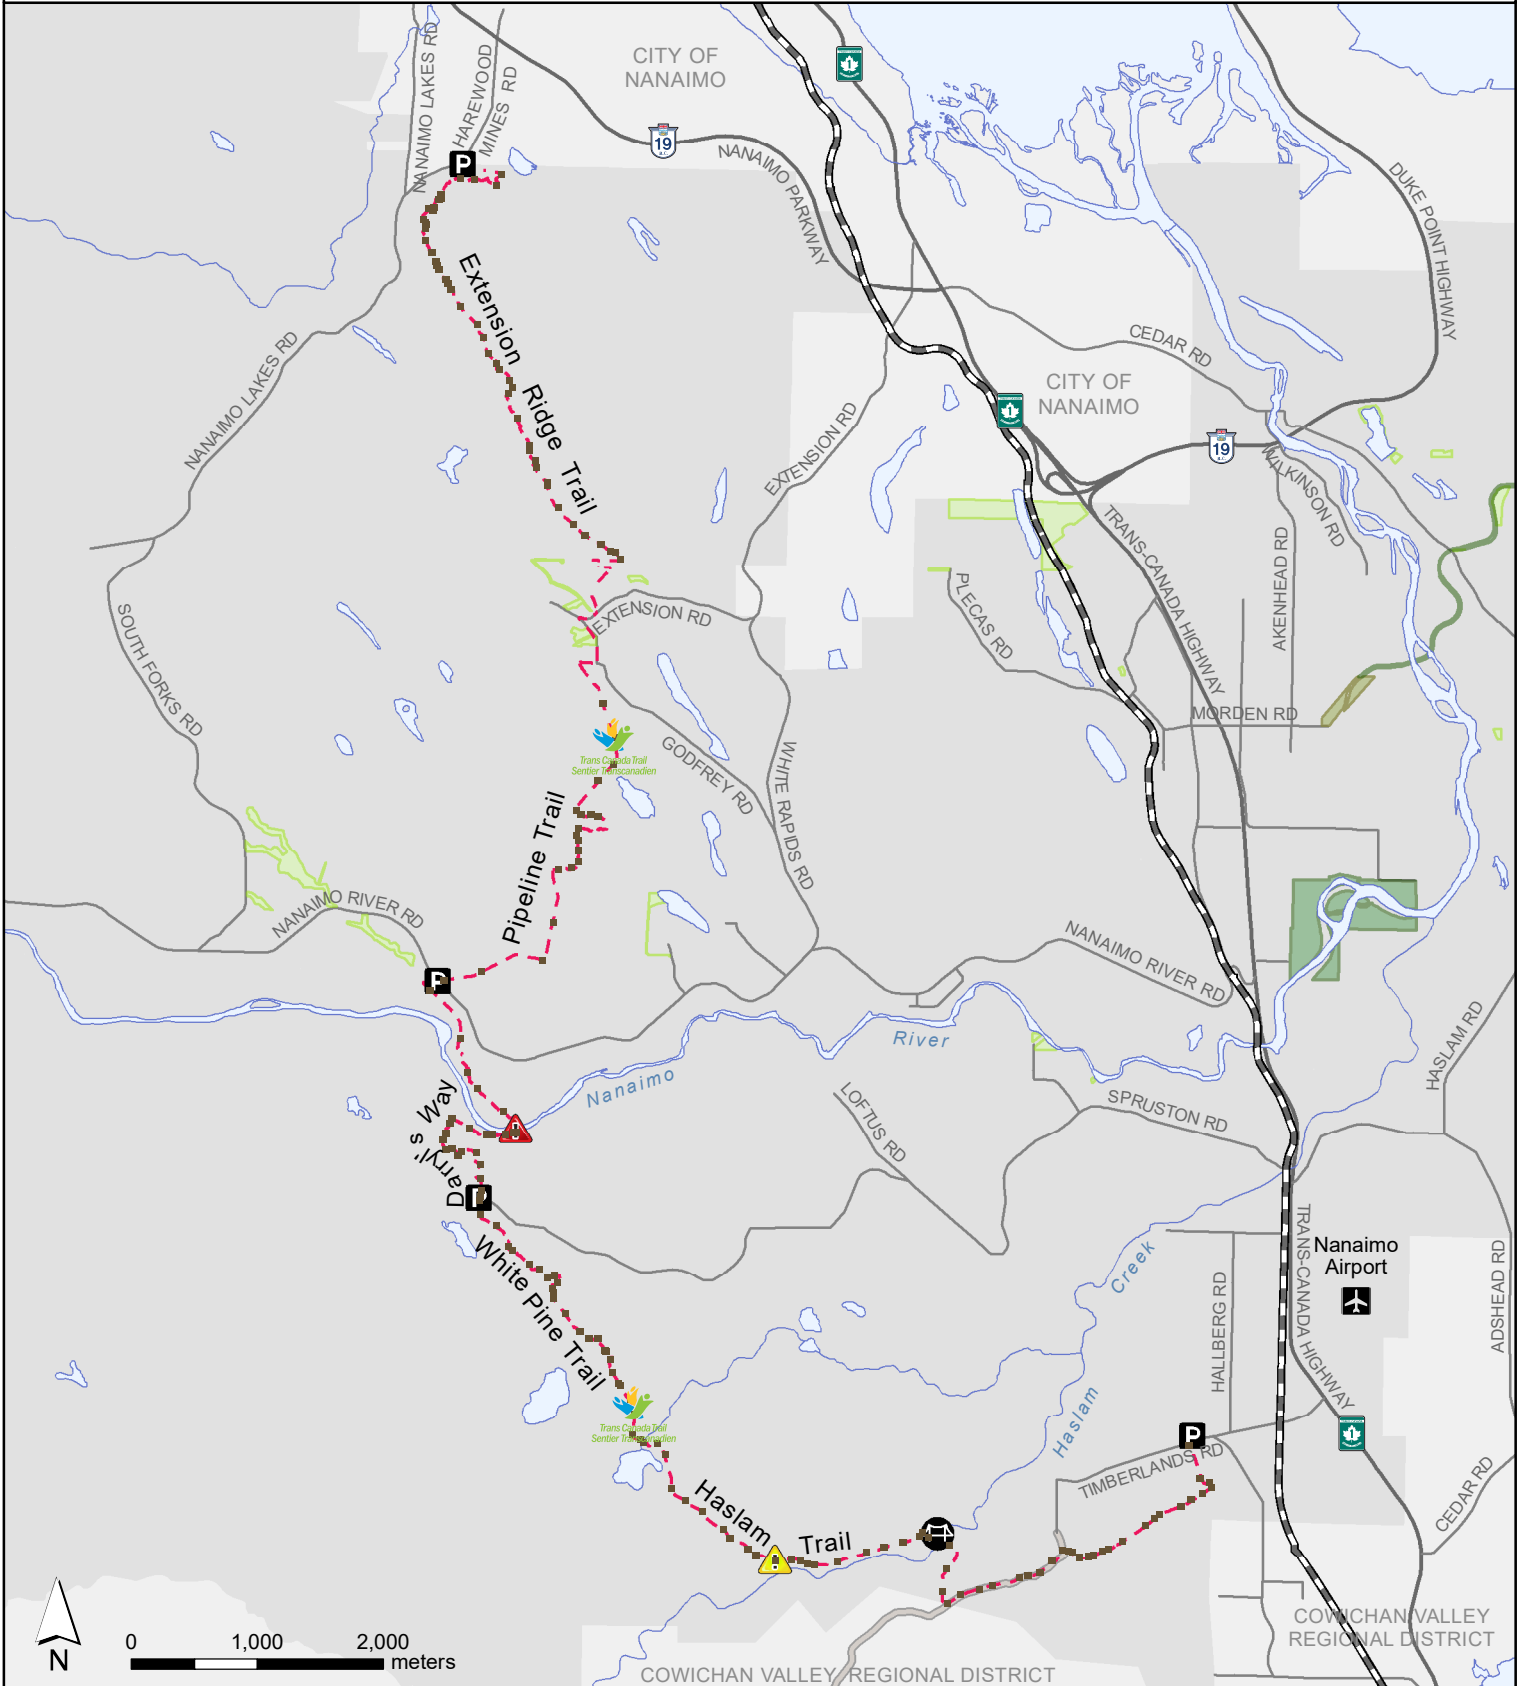

TRANS CANADA TRAIL

- Numbered Trail Marker
- Ⓟ Parking
- ⚖ Suspension Bridge
- ⚠ No Bridge Crossing
- ⚠ Steep Grade
- Trans Canada Trail
- Gravel Road
- Railway
- Community Park
- Regional Park
- Provincial Park