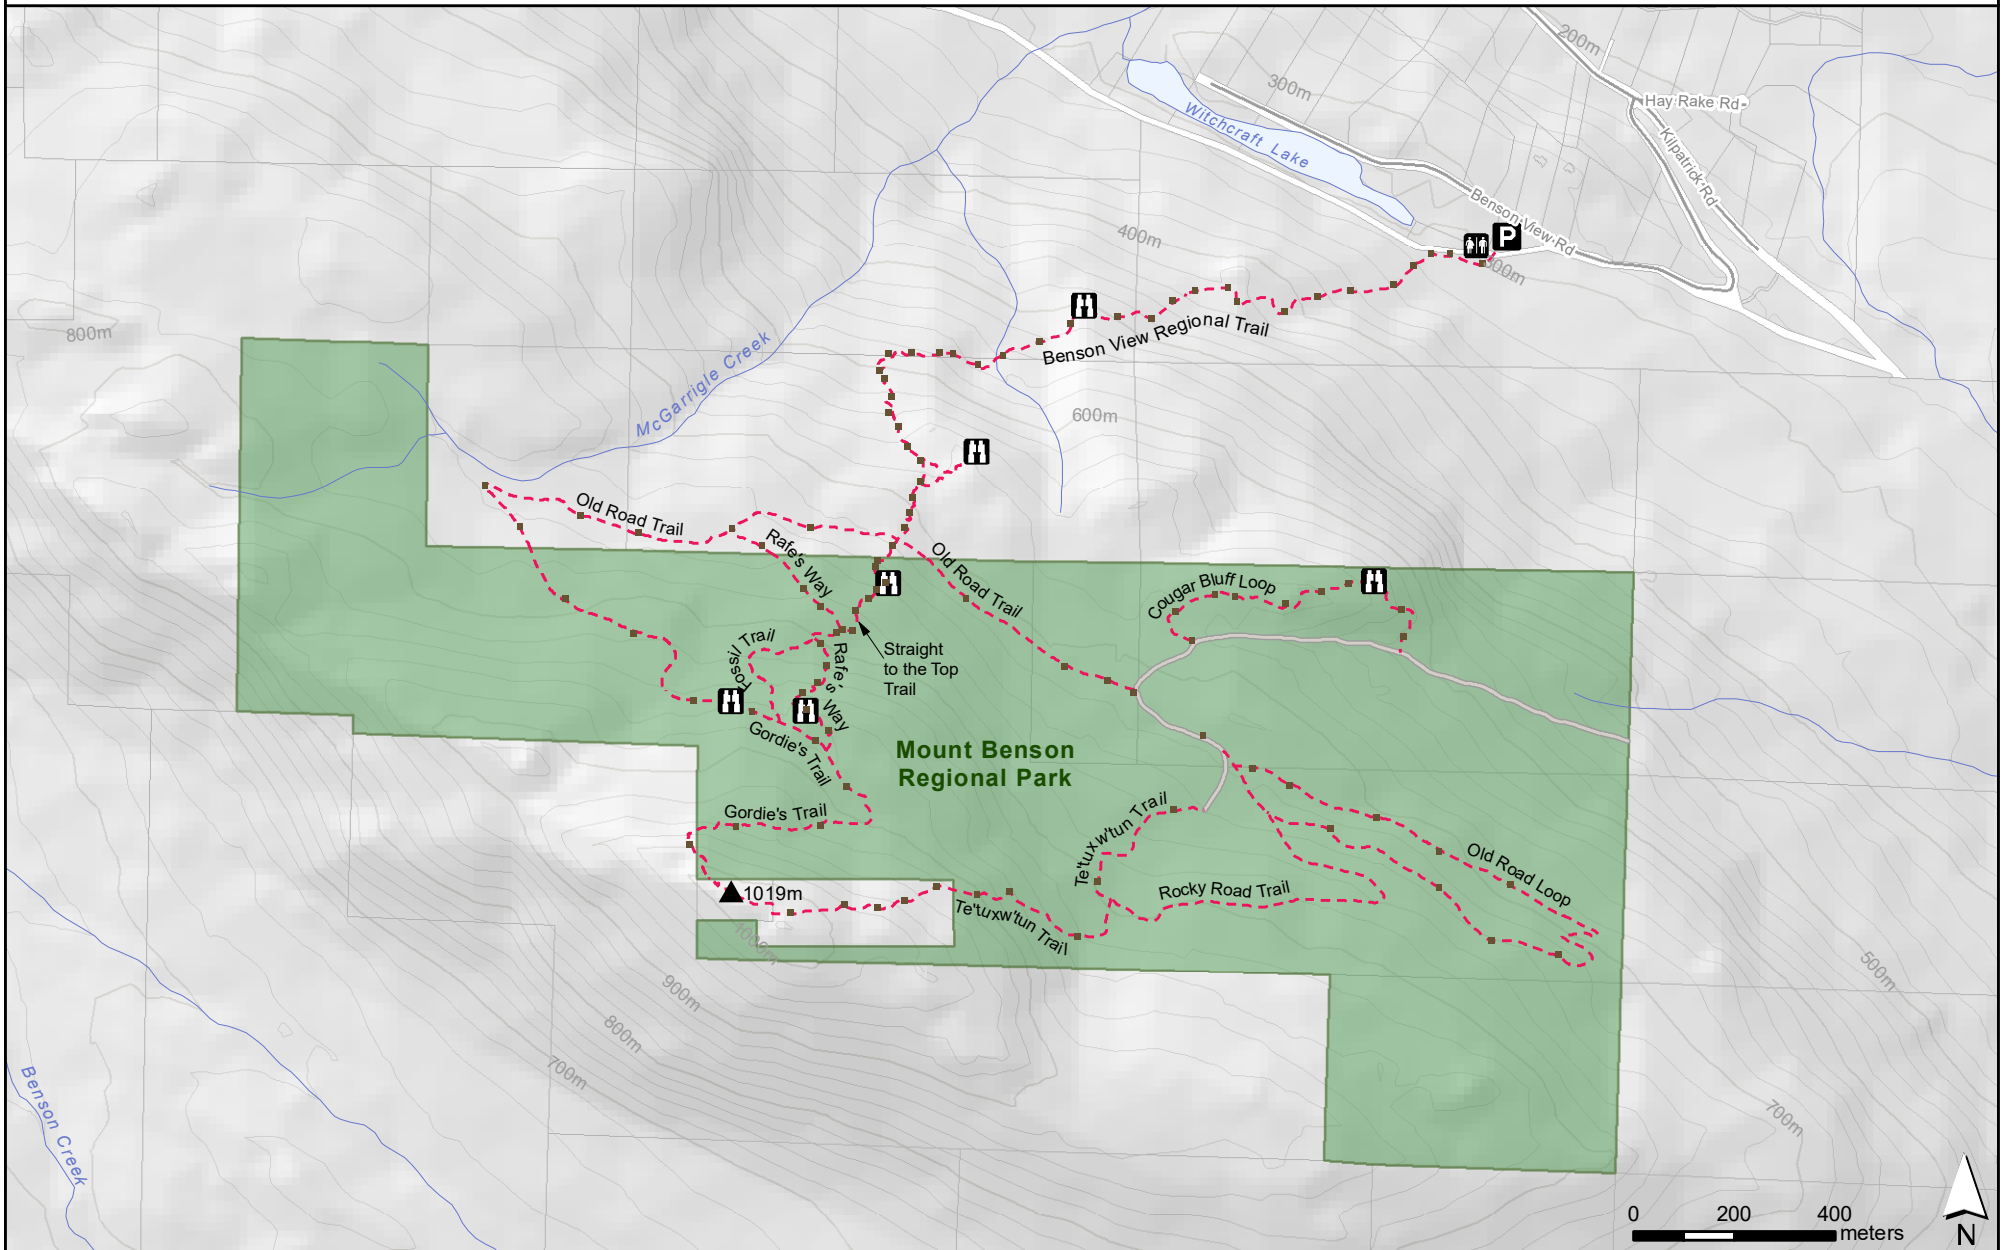

# MOUNT BENSON REGIONAL PARK & BENSON VIEW REGIONAL TRAIL

- Numbered Trail Marker
- P** Parking
- Vault Toilet
- Viewpoint
- RDN Recreational Trail
- Gravel Road