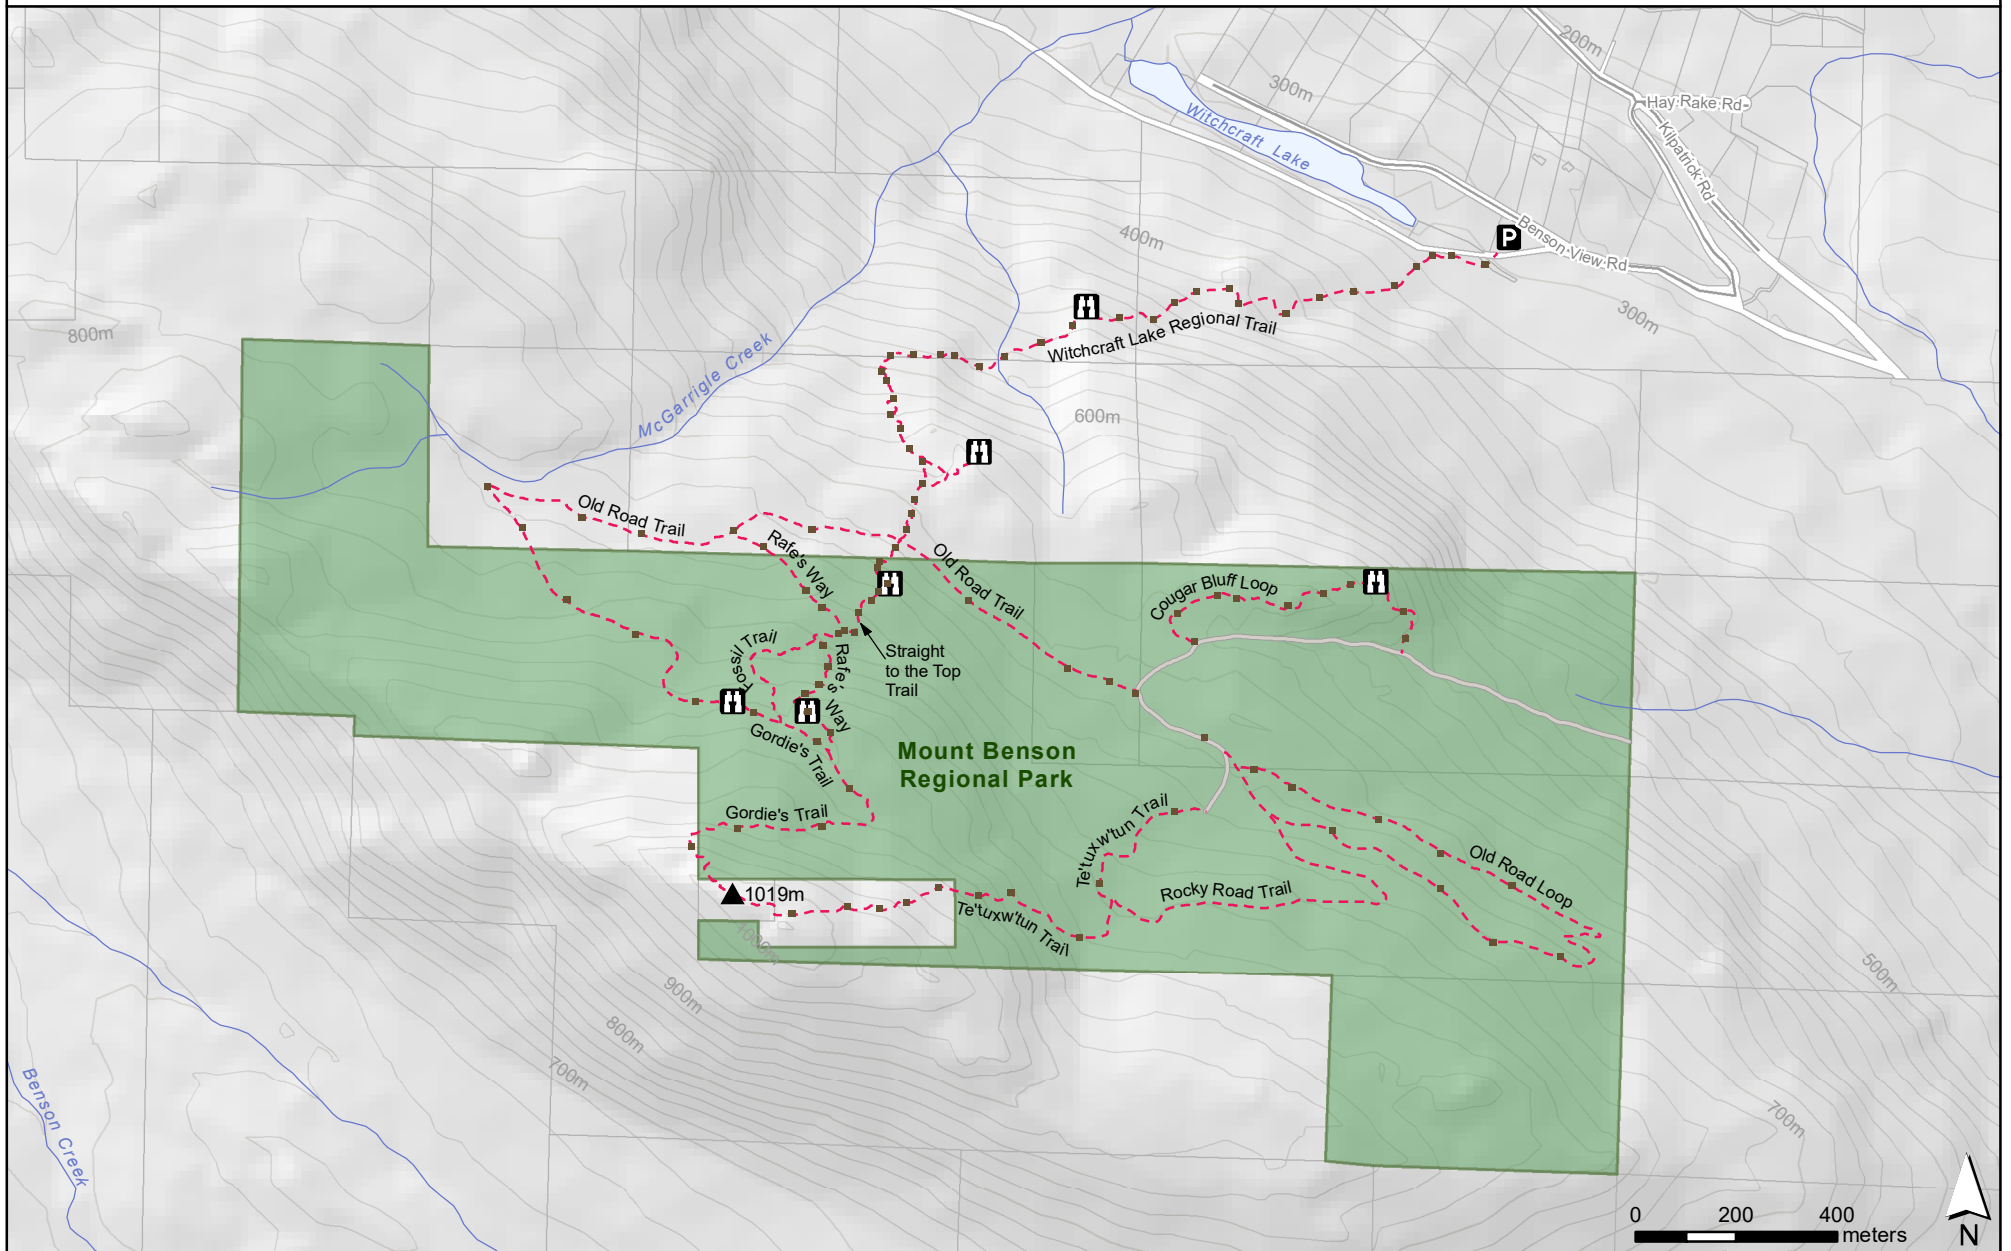

MOUNT BENSON REGIONAL PARK & WITCHCRAFT LAKE REGIONAL TRAIL

- Numbered Trail Marker
- P** Parking
- V** Viewpoint
- RDN Recreational Trail
- Gravel Road