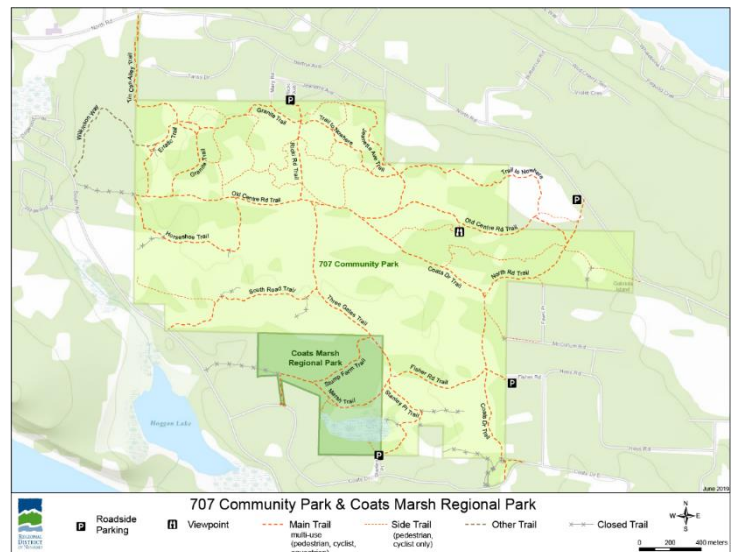

## 707 COMMUNITY PARK TRAIL SIGNAGE IMPROVEMENTS

Gabriola's newly expanded 707 Community Park has over 40km of interconnected trails. Navigation within the park can be challenging, so RDN Parks Staff, assisted by volunteers from Gabriola Land and Trails Trust (GaLTT), are updating the park's wayfinding signage and emergency location marker system.

Please note that the numbering system for the emergency location markers differs from the old numbering system. The [park map](#) has been updated and a newly updated [GaLTT trail map](#) shows the locations of all 88 numbered posts.

The project includes:

- new posts and directional signage at previously unmarked trail intersections;
- new directional signage within the new park property addition; and
- a new series of orange emergency location markers on all posts throughout the entire park.