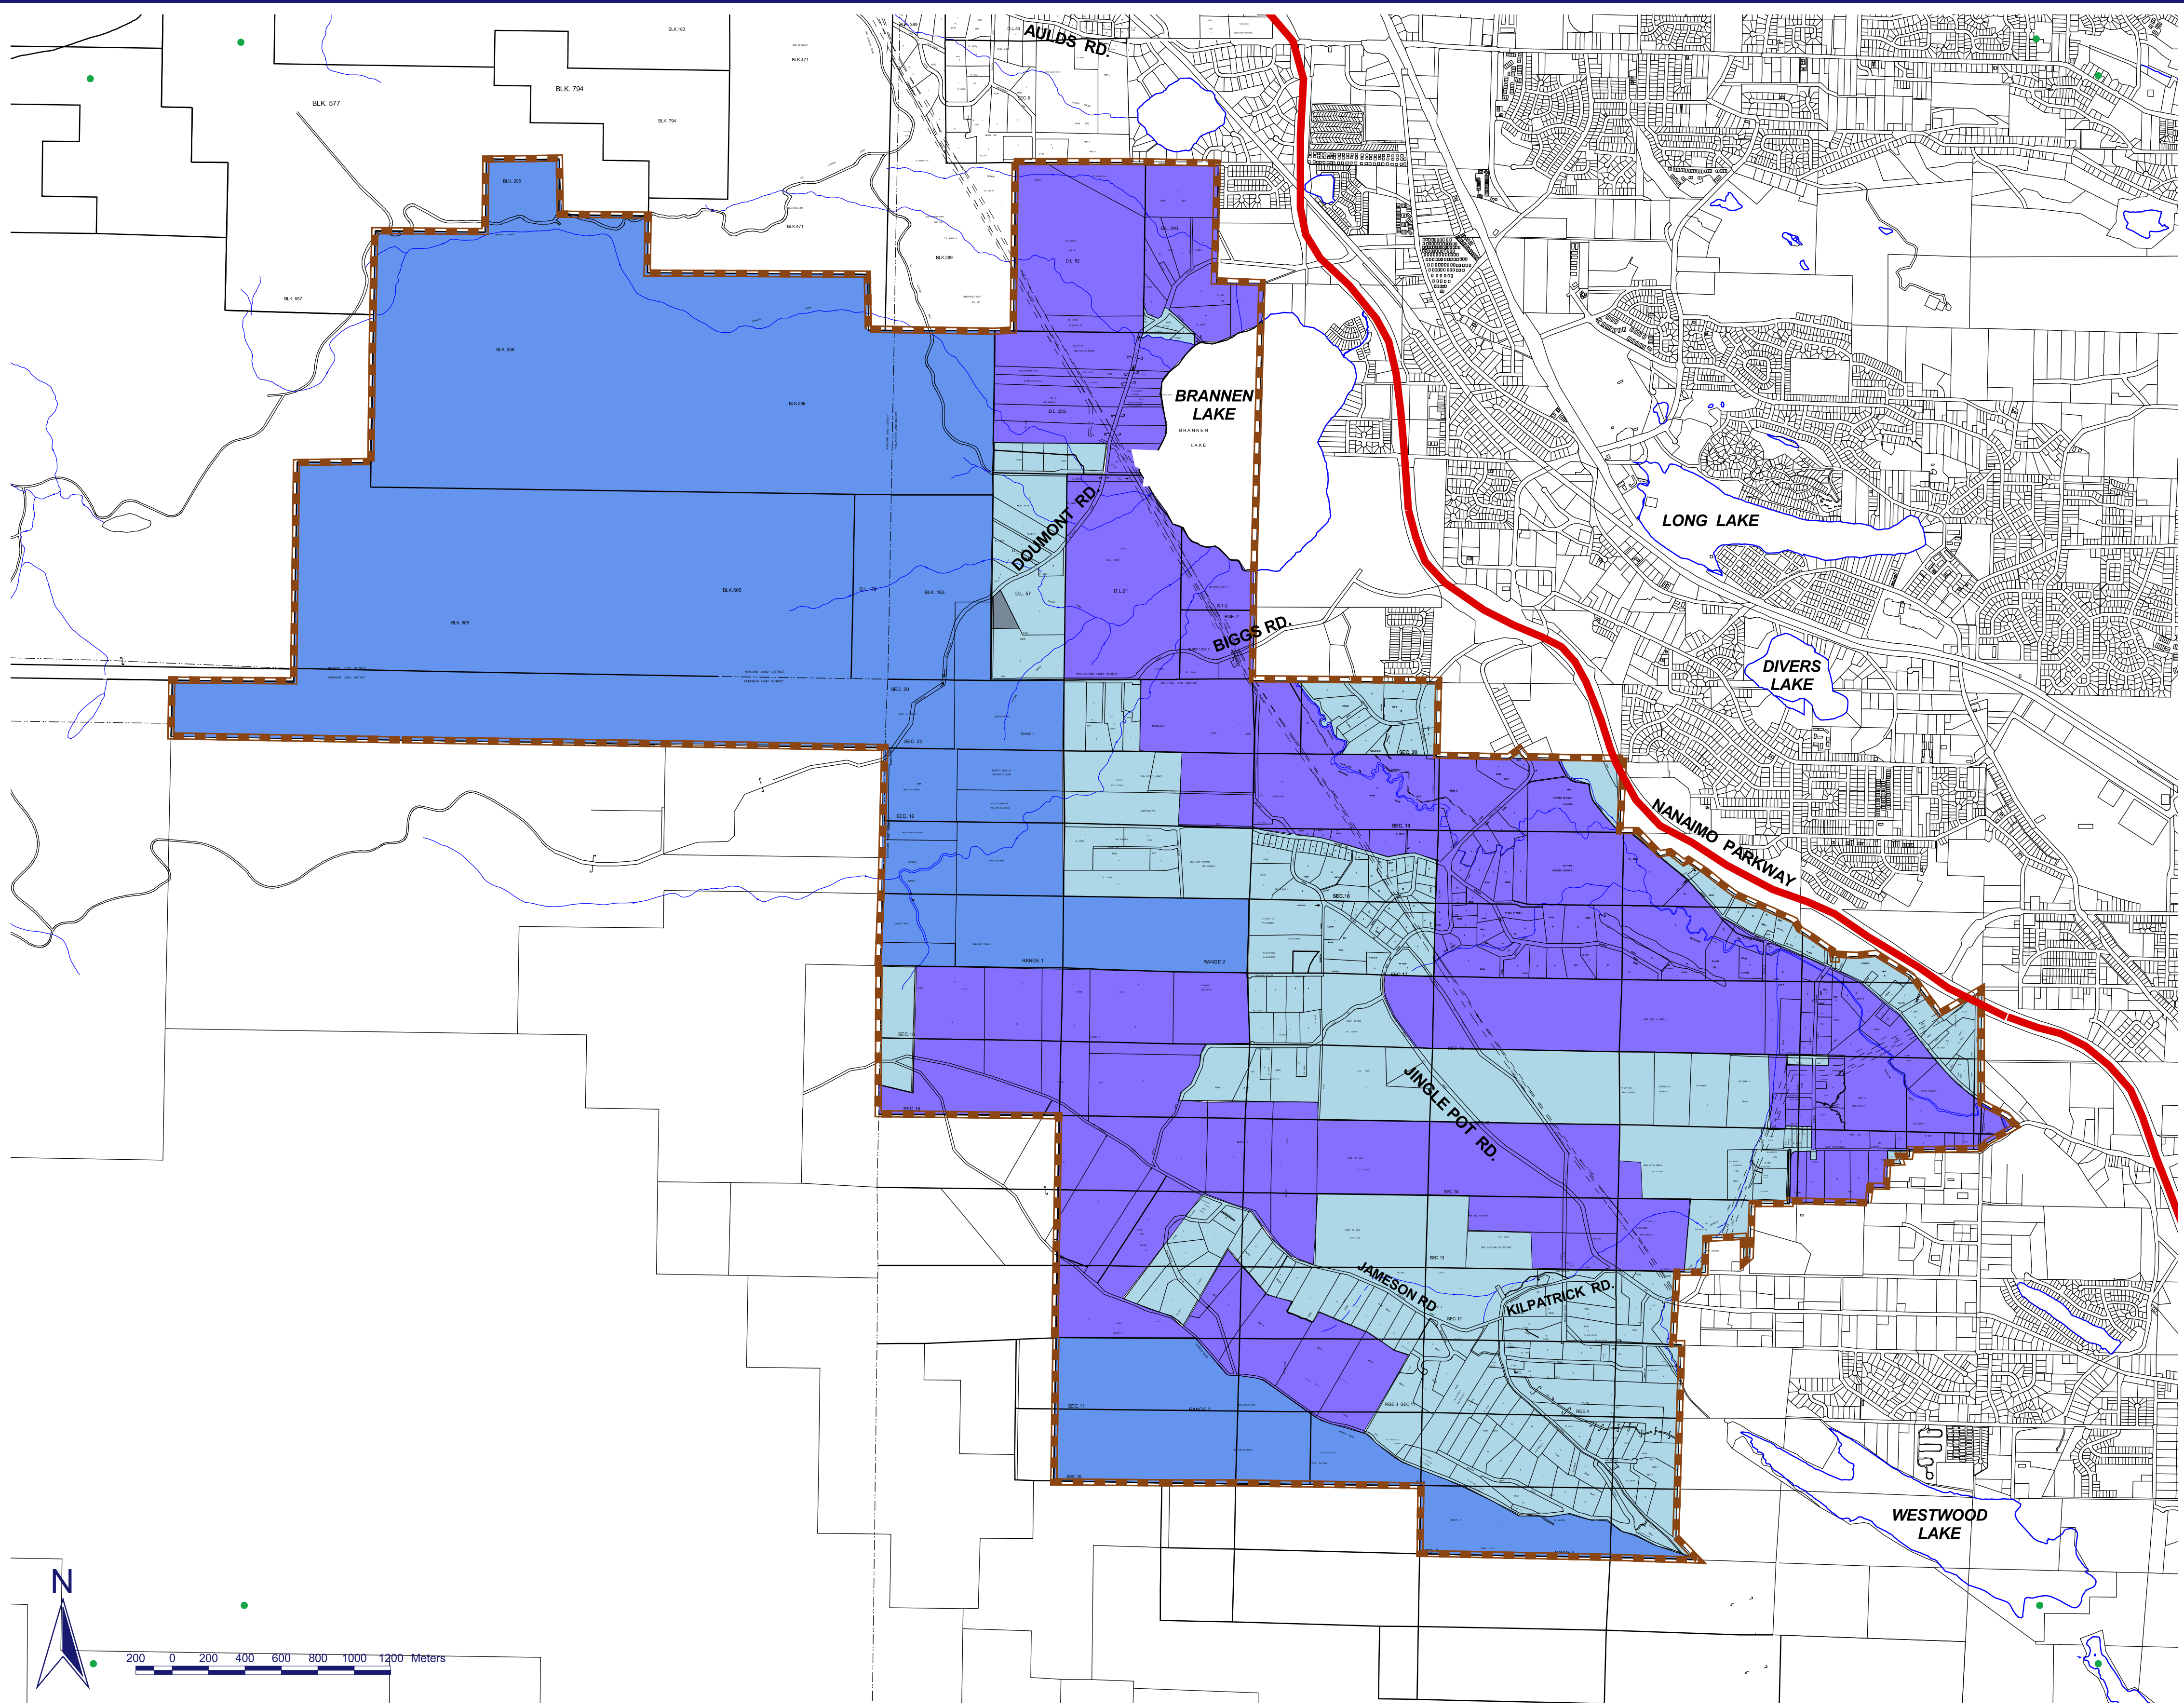

EAST WELLINGTON - PLEASANT VALLEY OFFICIAL COMMUNITY PLAN

MAP 3 LAND USE DESIGNATIONS

-  RESOURCE
-  RURAL
-  RURAL RESIDENTIAL
-  INDUSTRIAL
-  PLAN AREA BOUNDARY

SCHEDULE 'A'
BYLAW NO. 1055

January 13, 1998