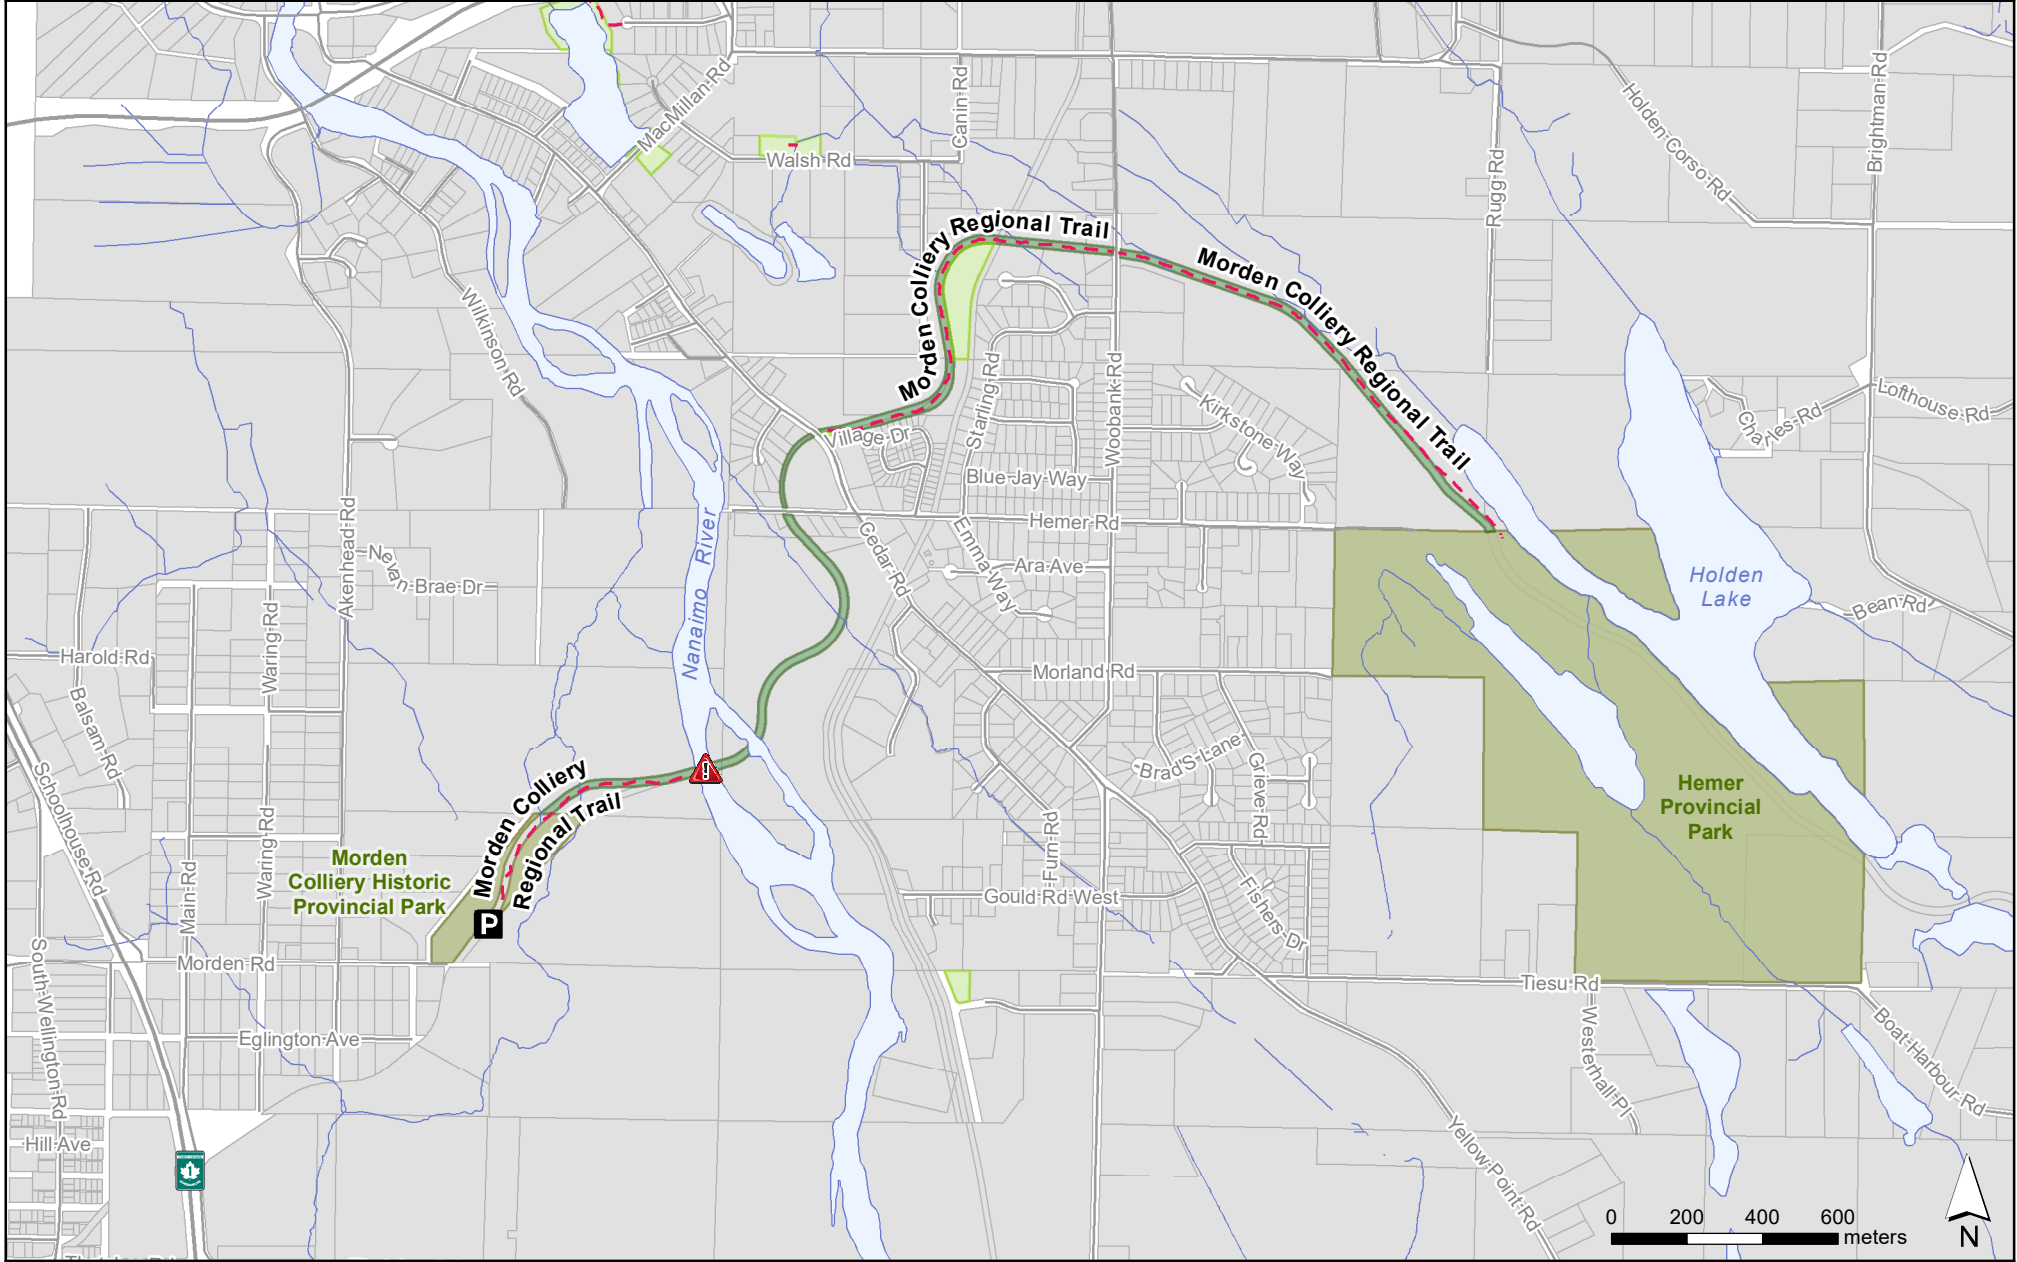

# MORDEN COLLIERY REGIONAL TRAIL

Parking

No Bridge Crossing

--- RDN Recreational Trail

Community Park

Regional Park

Provincial Park

Private Property