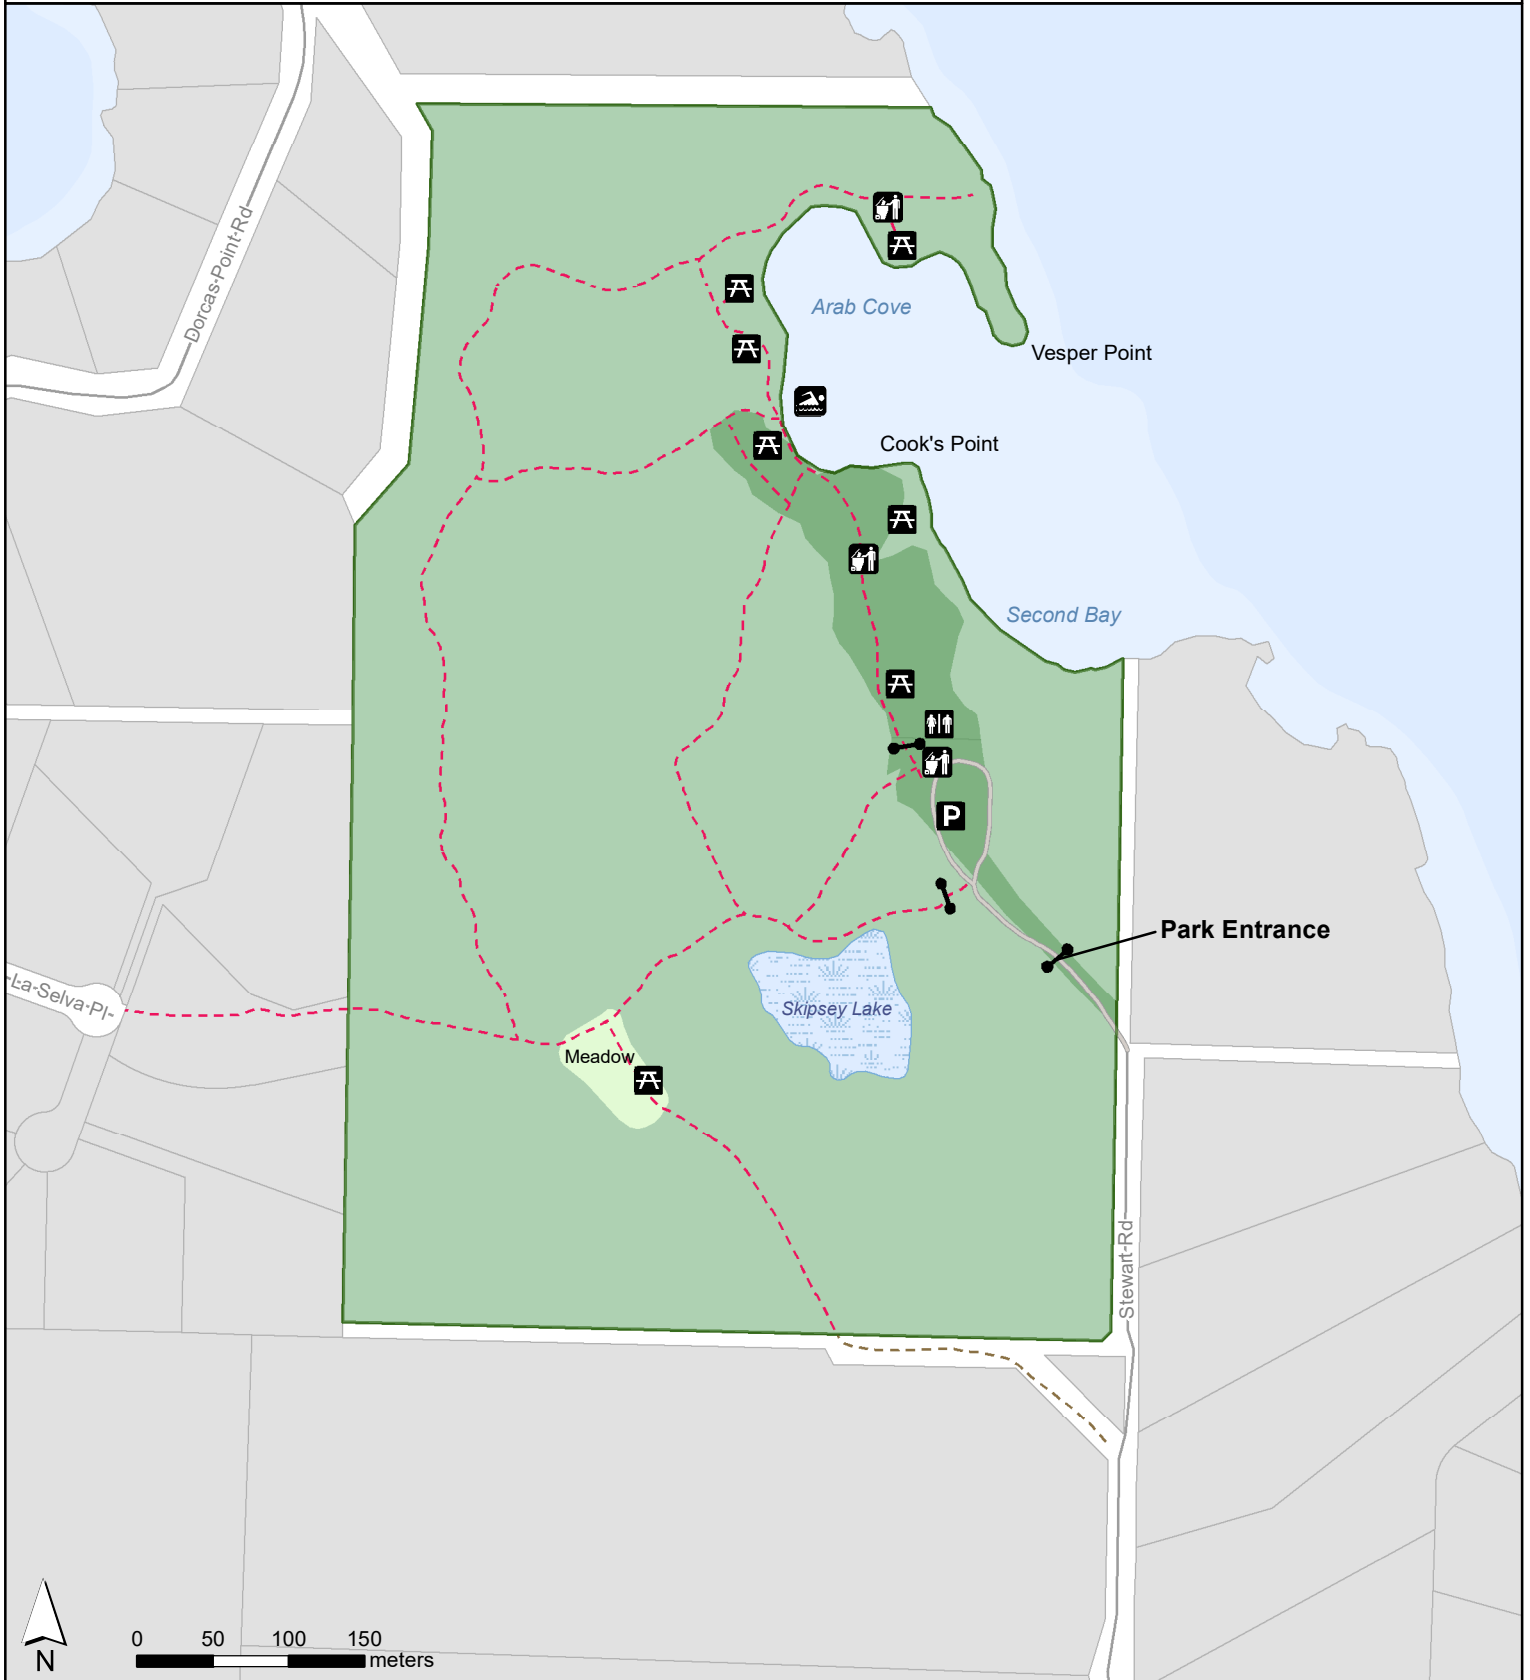

# MOORECROFT REGIONAL PARK

- |   |   |   |  |   |
|---|---|---|--|---|
|  Gate        |  Picnic Area   |  Parking |  RDN Recreational Trail   |  Regional Park     |
|  Garbage Can |  Swimming Area |  Toilet  |  Other Recreational Trail |  Conservation Zone |
|   |   |   |  Gravel Road              |   |