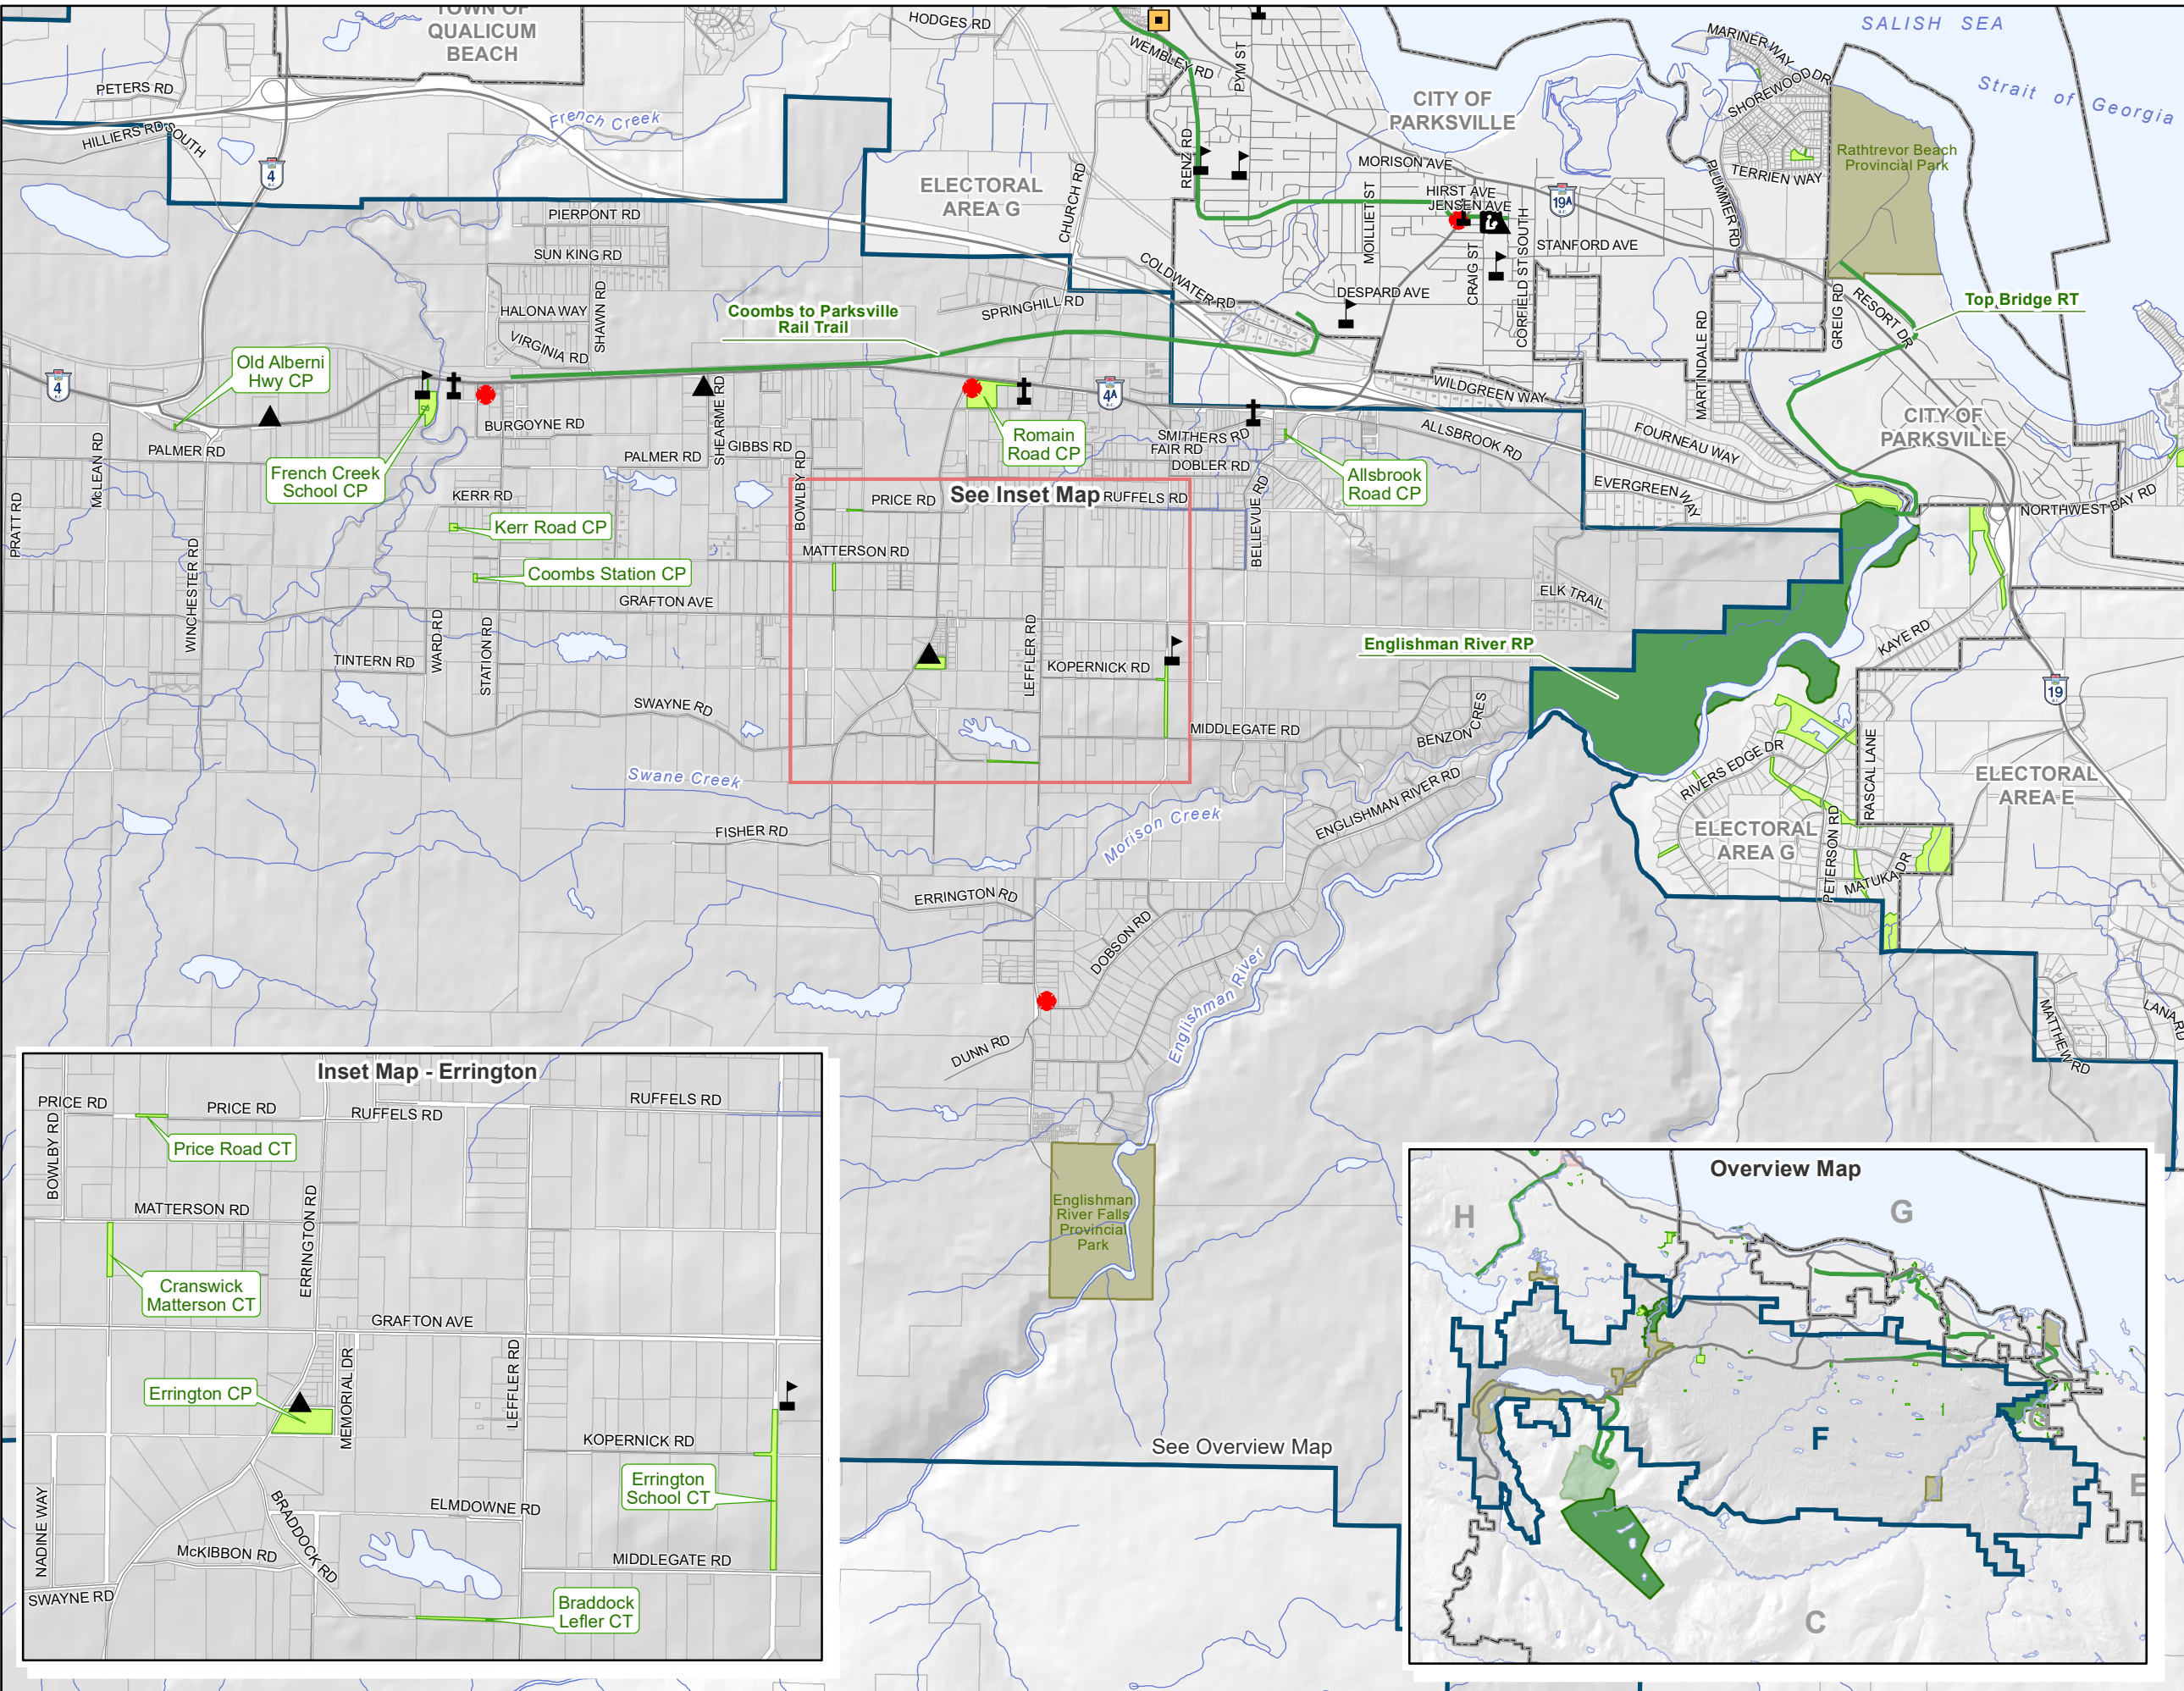

COMMUNITY PARKS PORTFOLIO
ELECTORAL AREA F
 Sheet 1 of 2

Legend

- Electoral Area F Boundary
- Electoral Area / Municipal Boundary

- Community Park / Trail
- Regional Park / Trail
- Provincial Park
- Other Parkland

- Church
- Community Hall
- Fire Hall
- Library
- School
- Oceanside Place Arena

Note:
 CP - Community Park
 CT - Community Trail
 RP - Regional Park
 RT - Regional Trail

See Inset Map

See Overview Map