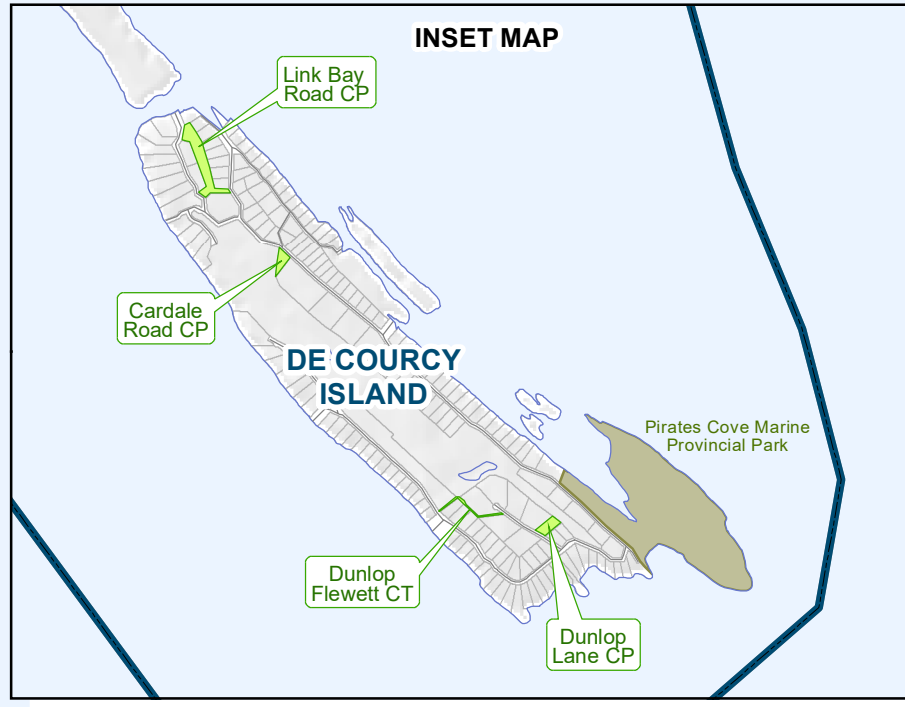

COMMUNITY PARKS PORTFOLIO
ELECTORAL AREA B

Legend

- Electoral Area B Boundary
- Electoral Area / Municipal Boundary
- Snuneymuxw First Nation

- RDN Improved Water Access
- Community Park / Trail
- Regional Park / Trail
- Provincial Park

- Church
- Community Hall
- Fire Hall
- School
- Gabriola Island Ferry Terminal

Note:
 CP - Community Park
 CT - Community Trail
 RP - Regional Park
 RT - Regional Trail

0 0.5 1 2 Kilometers

SEE INSET MAP