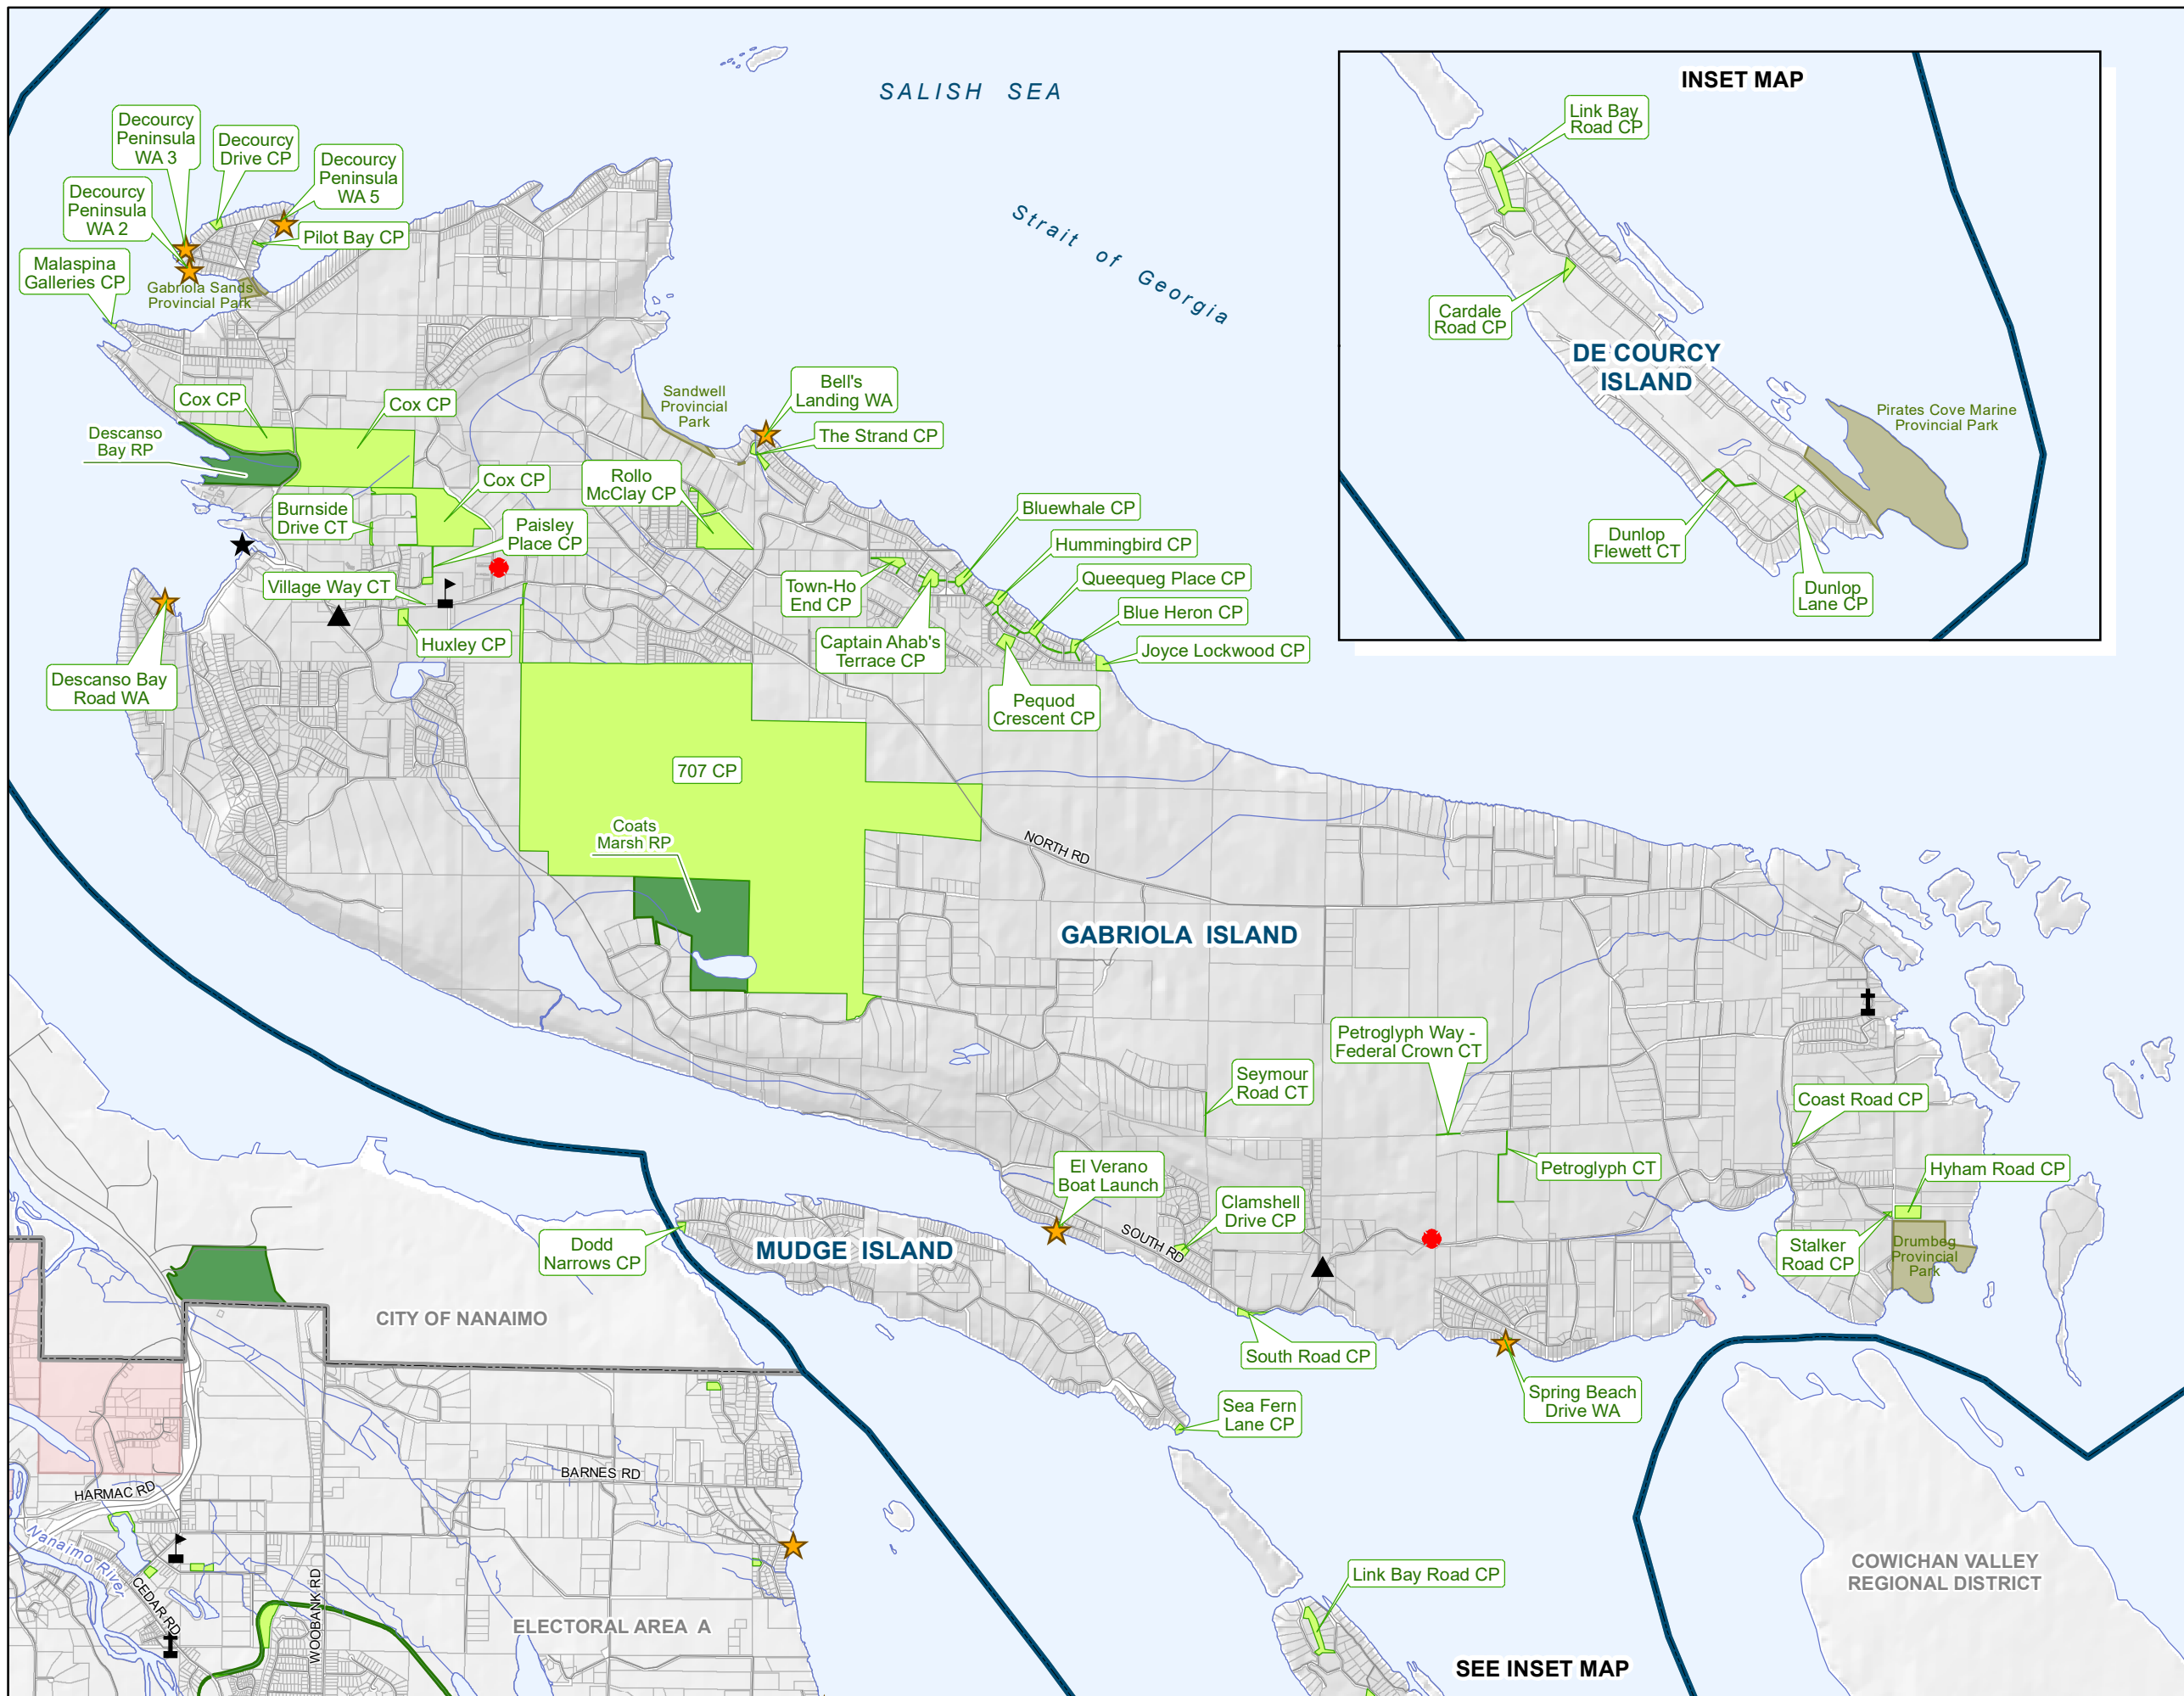

COMMUNITY PARKS PORTFOLIO
ELECTORAL AREA B

Legend

- Electoral Area B Boundary
- Electoral Area / Municipal Boundary
- Snuneymuxw First Nation

- RDN Improved Water Access
- Community Park / Trail
- Regional Park / Trail
- Provincial Park

- Church
- Community Hall
- Fire Hall
- School
- Gabriola Island Ferry Terminal

Note:
 CP - Community Park
 CT - Community Trail
 RP - Regional Park
 RT - Regional Trail

0 0.5 1 2 Kilometers

SEE INSET MAP