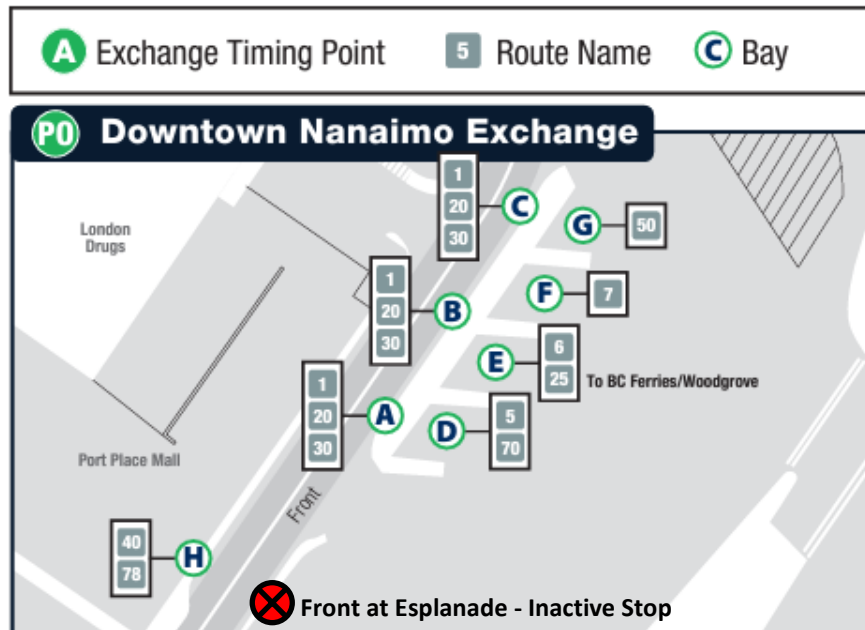

## BUS STOP CLOSURE

### Front at Esplanade (near the Downtown Nanaimo Exchange)

Please note that the bus stop at Front and Esplanade is closed. To ensure consistency and improve traffic flow, all riders will be dropped-off within the main part of the exchange in bays A-G when arriving on an inbound 1, 5, 6, 7, 20, 30, 50, 70, or 78.