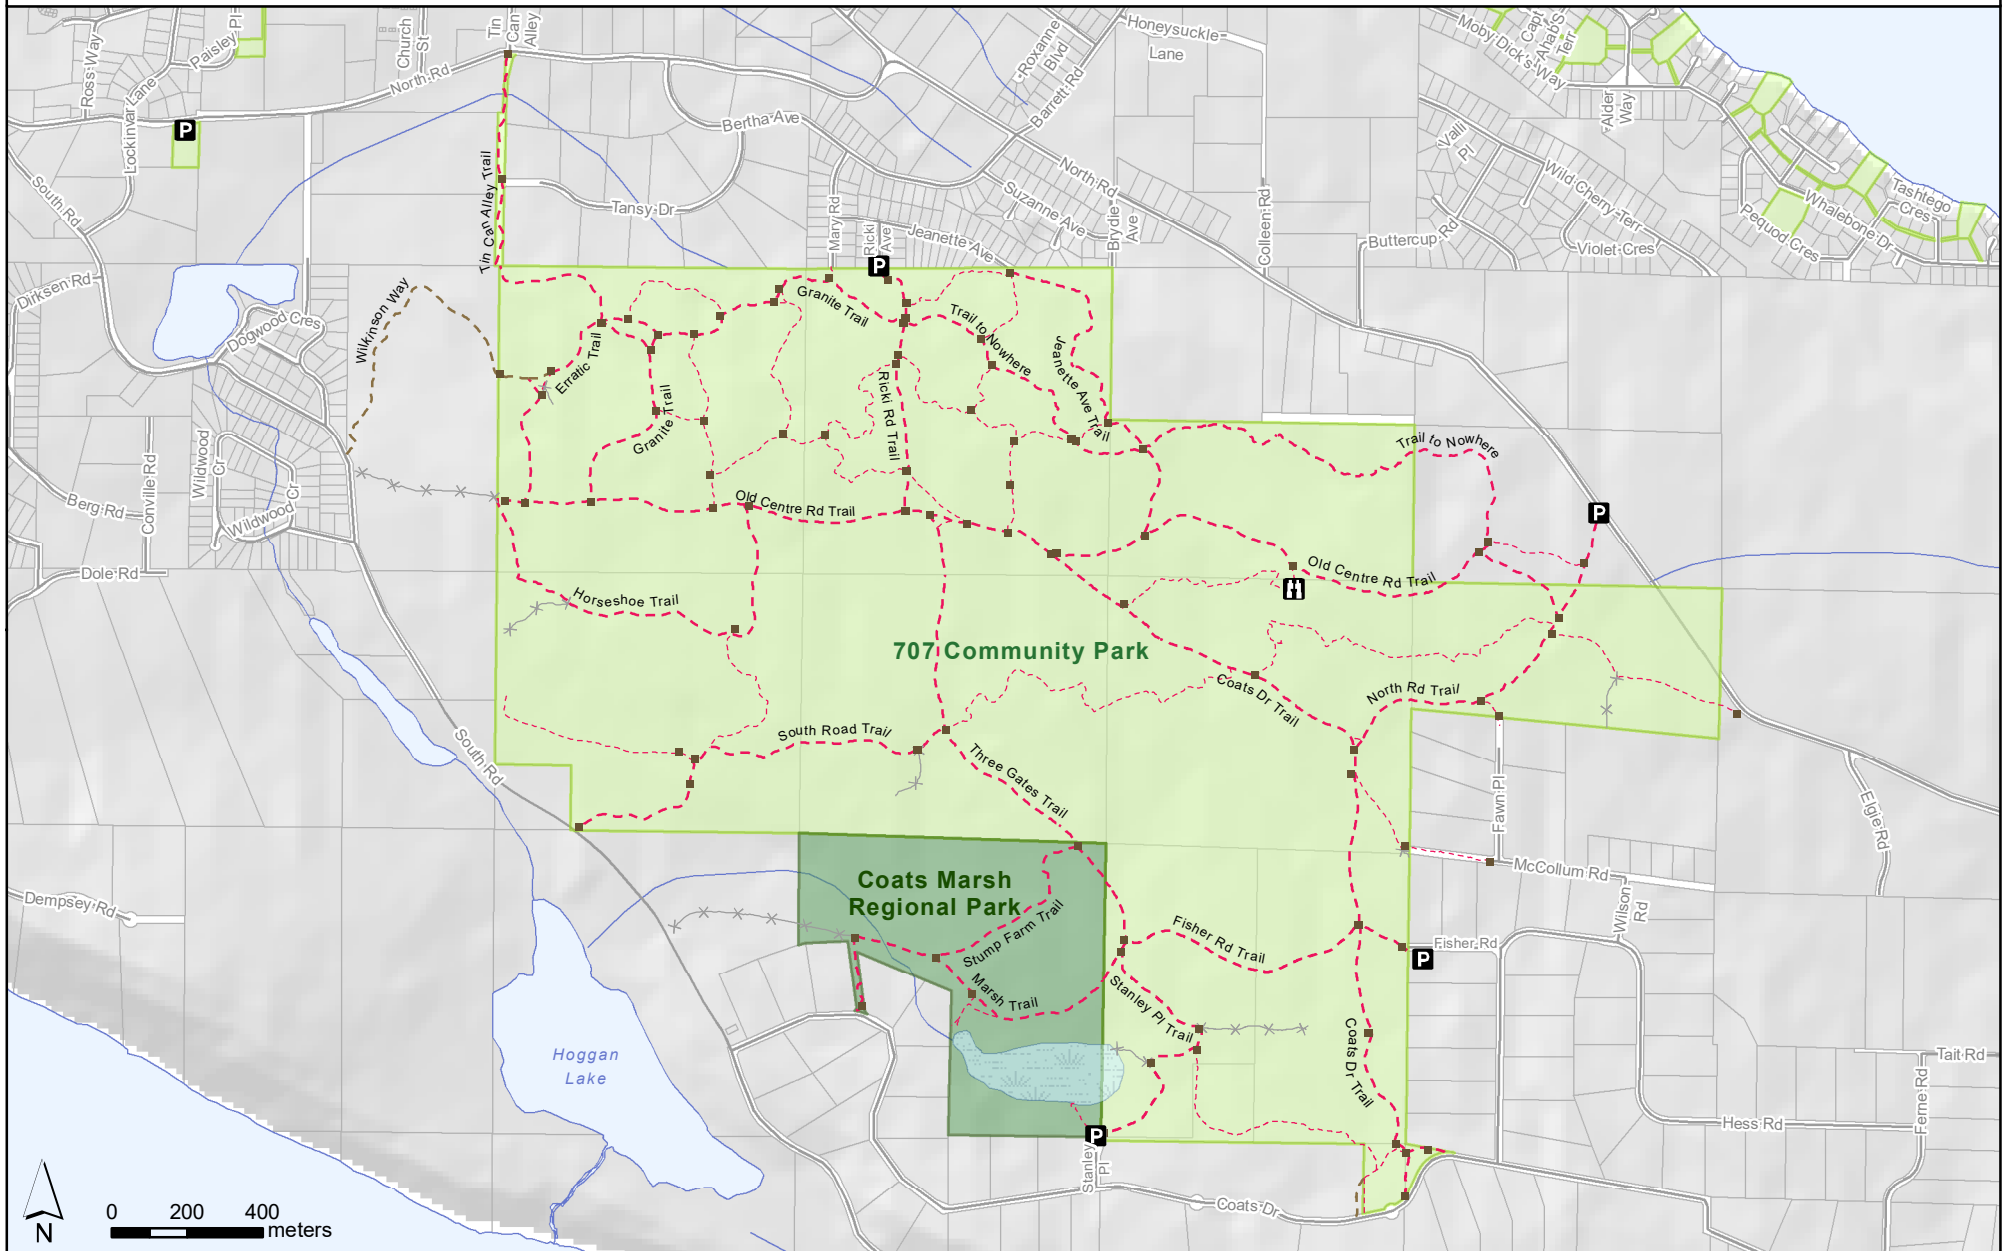

# 707 COMMUNITY PARK & COATS MARSH REGIONAL PARK

**P** Parking  
**V** Viewpoint

■ Signpost (numbered)

--- Main Trail (pedestrian, cyclist, equestrian)

..... Side Trail (pedestrian, cyclist only)

--- Other Trail  
 X X Closed Trail